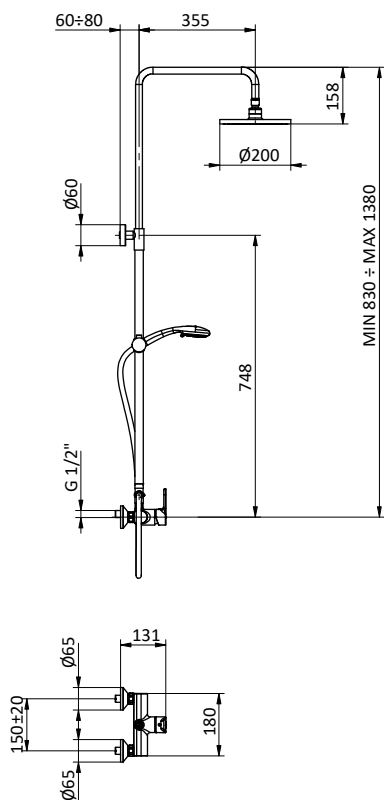

COLONNE DOCCIA SHOWER COLUMNS

ELEVEN COLLECTION

Colonna doccia in **ottone** regolabile con miscelatore doccia esterno.
Soffione anticalcare **ABS** Ø 200.
Flex **INOX** doppia aggraffatura L 150 cm anti torsione.
Doccia **ABS** 3 getti Ø 85 anticalcare.

Brass shower column with external shower mixer.
ABS anti-limestone showerhead Ø 200.
Flex **INOX** double interlock L 150 cm anti twist.
ABS handshower 3 jets Ø 85 with anti-limestone system

Art.	Cod.	Finitura Finishing	Prezzo € Price €	Cat. Cat.
DC017	4180547	CROMO	631,10	F03