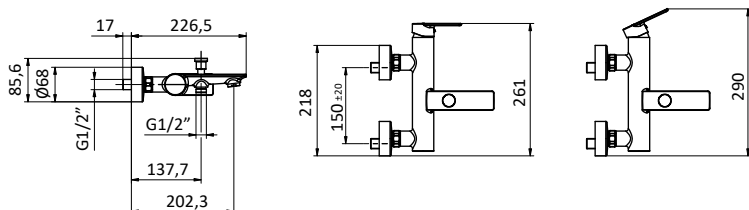

Ricambi / Spare parts

VASCA BATHTUB