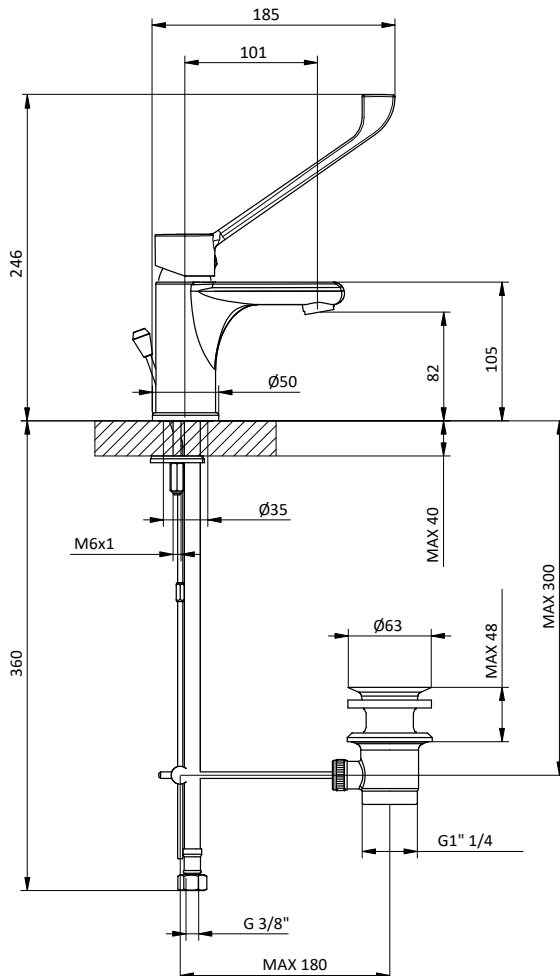

Ricambi / Spare parts

412960051

412960084

PRICE LIST