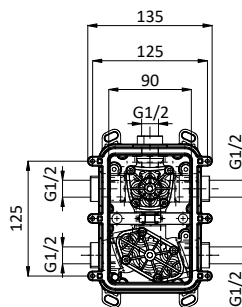

Art.	Cod.	Finitura Finishing	Prezzo € Price €	Cat. Cat.
F16	411016001	CROMO	866,80	F01