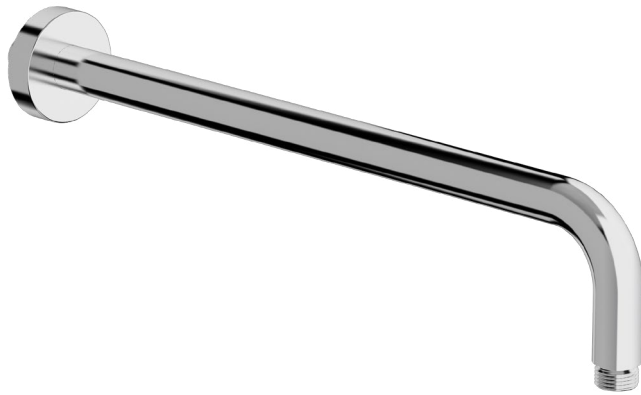

**BRACCIO DOCCIA
SHOWER ARM**

Braccio doccia tondo in **ottone**.
L 400 - 1/2" M x 1/2" M
Brass round shower arm.
L 400 - 1/2" M x 1/2" M

Art.	Cod.	Finitura Finishing	Prezzo € Price €	Cat. Cat.
DC401	4180326	CROMO	86,90	F03
DC401 B2	4180552	RAL 9004	130,30	F03
DC401 BN	4180907	BRUSHED NICKEL	130,30	F03