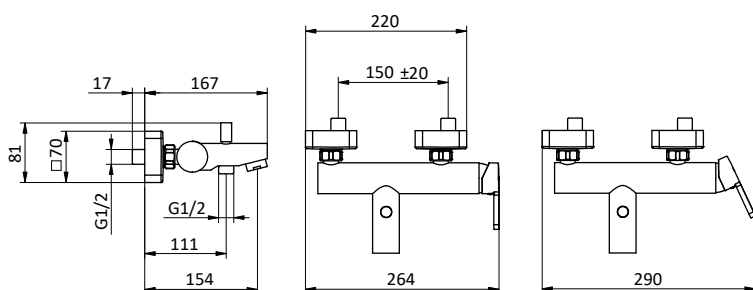

SKY Q20 COLLECTION

VASCA BATHTUB