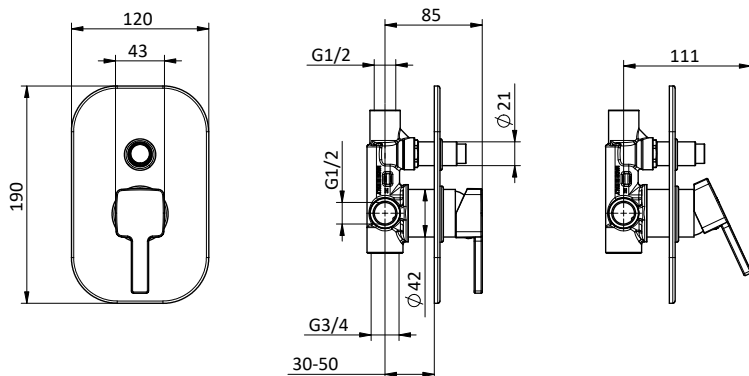

Colorazioni leva / Lever colors

Ricambi / Spare parts

DOCCIA / VASCA SHOWER / BATHTUB