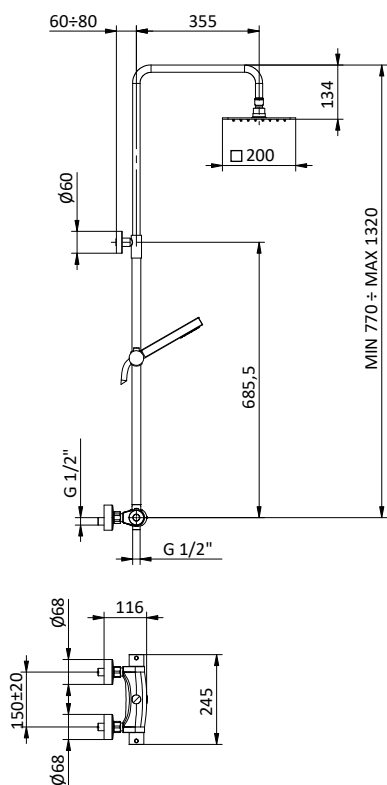

COLONNE DOCCIA SHOWER COLUMNS

VOLARE COLLECTION

Colonna doccia in **ottone** regolabile con termostatico esterno.
Soffione **acciaio** 200x200.
Flex **PVC** cromato L 150 cm anti torsione.
Doccia quadra **ottone** anticalcare.

Brass shower column with thermostatic mixer.
Steel showerhead 200x200.
Flex **PVC** chrome L 150 cm anti twist.
Brass square handshower with anti-limestone system.

Art.	Cod.	Finitura Finishing	Prezzo € Price €	Cat. Cat.
DC003	4180310	CROMO	1.295,30	F03

PRICE LIST