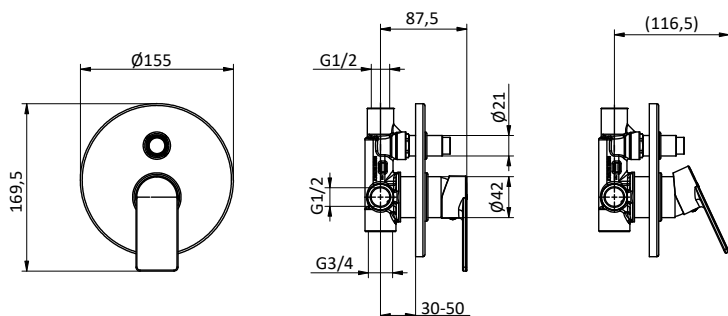

DOCCIA / VASCA SHOWER / BATHTUB

Miscelatore monocomando da incasso per doccia/ vasca con deviatore 2 uscite.

Cartuccia $\varnothing$ 35 mm

Built-in bath/shower mixer with 2 outlets diverter.

Cartridge $\varnothing$ 35 mm

Art.	Cod.	Finitura Finishing	Prezzo € Price €	Cat. Cat.
SR05	411810401	CROMO	206,80	F01
SR05 B2	411810405	RAL 9004	310,20	F01
SR05 BN	411810404	BRUSHED NICKEL	310,20	F01

Solo corpo incasso

Built-in body only

Art.	Cod.	Finitura Finishing	Prezzo € Price €	Cat. Cat.
DC801	411010405	CROMO	175,00	F01

Ricambi / Spare parts

412960069

PRICE LIST