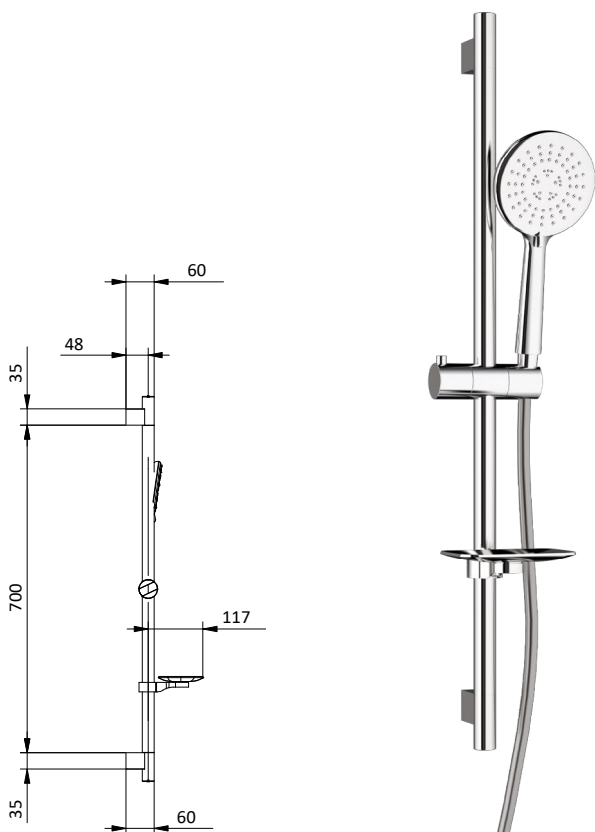

SALISCENDI SLIDING RAILS

Saliscendi L 700 Ø 25.
Flex PVC cromato L 150 cm anti torsione.
Doccia ABS 3 getti Ø 120 anticalcare.
Sliding rail L 700 Ø 25.
Flex PVC chrome L 150 cm anti twist.
ABS handshower 3 jets Ø 120 with
anti-limestone system.

Art.	Cod.	Finitura Finishing	Prezzo € Price €	Cat. Cat.
DC104	4180303	CROMO	139,10	F03