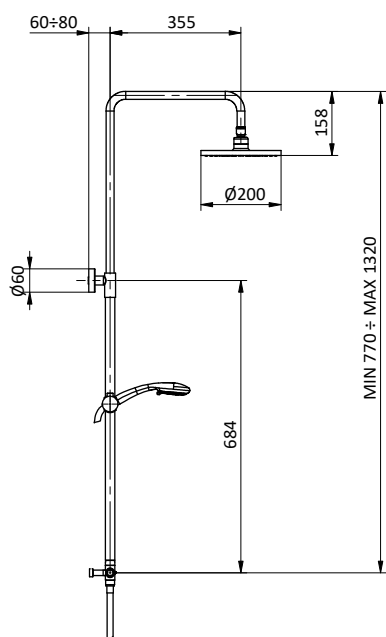

Brass shower column with shower mixer.
ABS showerhead Ø 200.
Flex **INOX** double interlock L 150 cm anti twist.
ABS handshower 3 jets Ø 85 with anti-limestone system.

Art.	Cod.	Finitura Finishing	Prezzo € Price €	Cat. Cat.
DC015	4180543	 CROMO	419,70	F03