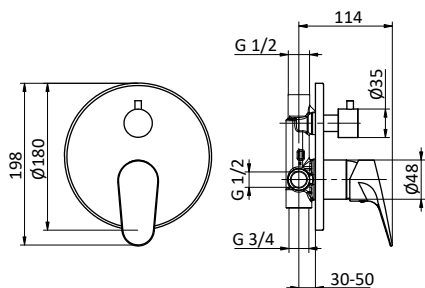

Cartuccia Ø 40 mm

Built-in bath/shower mixer with 2 outlets diverter.

Cartridge Ø 40 mm

Art.	Cod.	Finitura Finishing	Prezzo € Price €	Cat. Cat.
SX05	411470401	CROMO	218,30	F01

Ricambi / Spare parts

**DOCCIA
SHOWER**