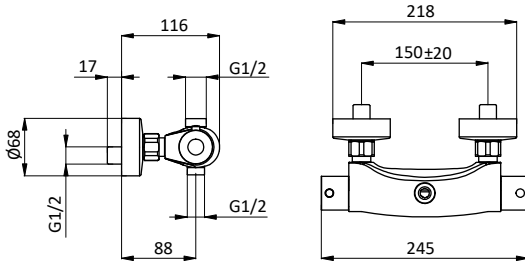

DOCCIA SHOWER

Miscelatore termostatico per doccia con deviatore senza accessori.

Thermostatic shower mixer with diverter without accessories.

Art.	Cod.	Finitura Finishing	Prezzo € Price €	Cat. Cat.
T200	411010302	CROMO	422,40	F01

Ricambi / Spare parts

412960317