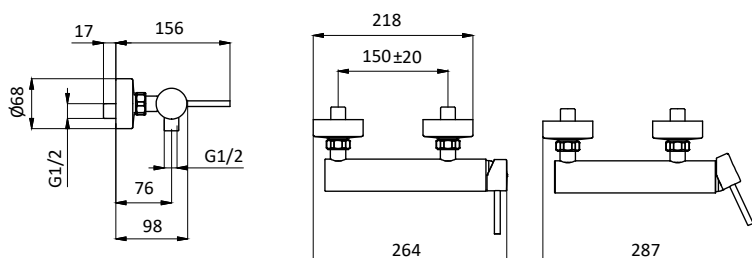

DOCCIA SHOWER

Miscelatore monocomando per doccia senza accessori. Cartuccia Ø 35 mm

External shower mixer without shower set. Cartridge Ø 35 mm

Art.	Cod.	Finitura Finishing	Prezzo € Price €	Cat. Cat.
FP04	411540301	CROMO	198,00	F01
FP04 B2	411540303	RAL 9004	297,00	F01

Ricambi / Spare parts

412960069

DOCCIA / VASCA SHOWER / BATHTUB

Miscelatore monocomando da incasso per doccia/ vasca con deviatore 2 uscite. Cartuccia Ø 35 mm

Built-in bath/shower mixer with 2 outlets diverter. Cartridge Ø 35 mm