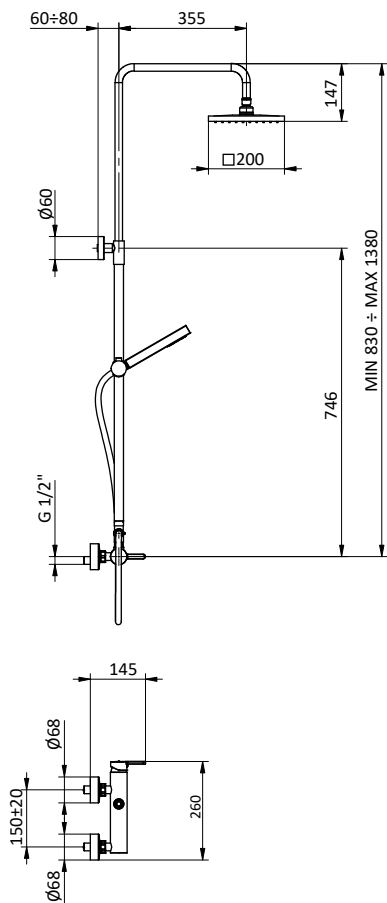

COLONNE DOCCIA SHOWER COLUMNS

MIRA COLLECTION

Colonna doccia in **ottone** regolabile con miscelatore esterno.
Soffione **ABS** 200x200.
Flex **PVC** grigio L 150 cm anti torsione.
Doccia quadra **ABS** anticalcare.

Brass shower column with shower mixer.
ABS showerhead 200x200.
Flex **PVC** grey L 150 cm anti twist.
ABS square handshower with anti-limestone system.

Art.	Cod.	Finitura Finishing	Prezzo € Price €	Cat. Cat.
DC005	4180312	CROMO	752,30	F03