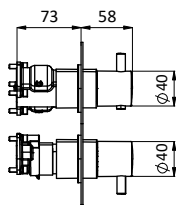

Art.	Cod.	Finitura Finishing	Prezzo € Price €	Cat. Cat.
F16	411016001	CROMO	866,80	F01