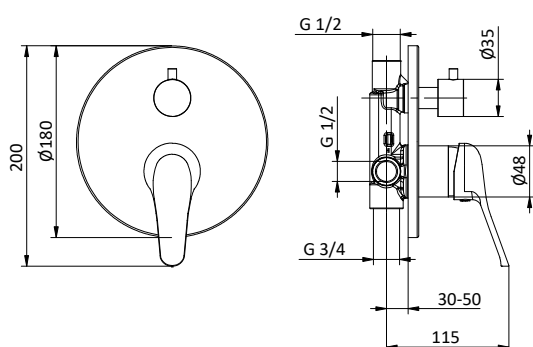

Cartuccia Ø 40 mm

External shower mixer without shower set.

Cartridge Ø 40 mm

Art.	Cod.	Finitura Finishing	Prezzo € Price €	Cat. Cat.
G04	411510301	CROMO	125,60	F01

Ricambi / Spare parts

412960067

DOCCIA / VASCA SHOWER / BATHTUB