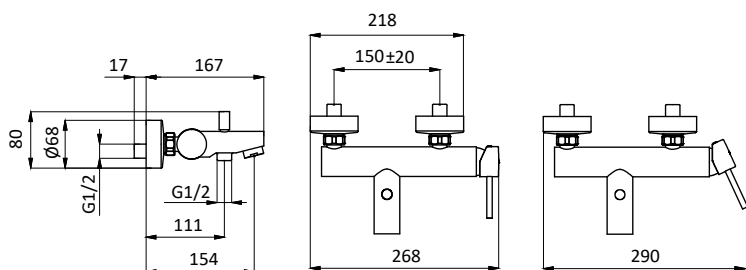

VASCA BATHTUB