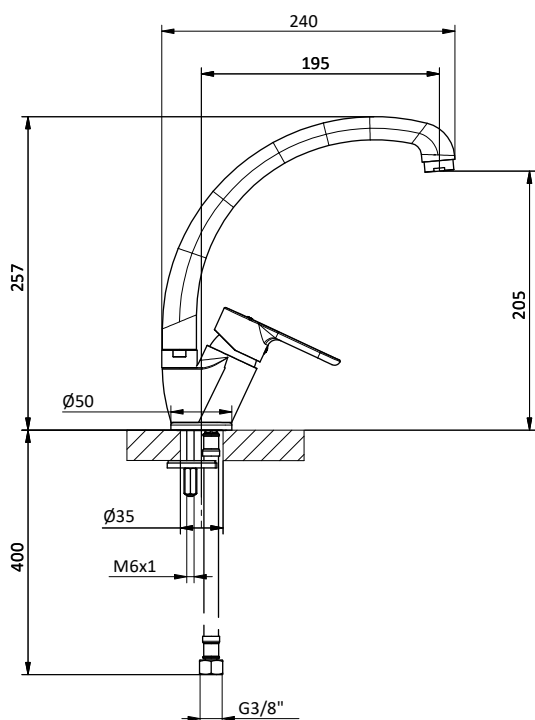

CUCINA KITCHEN

ELEVEN COLLECTION

Miscelatore monocomando per lavello con canna girevole e leva laterale destra.
Cartuccia Ø 35 mm

Kitchen mixer with swivelling spout and right side lever.
Cartridge Ø 35 mm

Art.	Cod.	Finitura Finishing	Prezzo € Price €	Cat. Cat.
K31	411650904	CROMO	116,70	F02

Ricambi / Spare parts

412960051

412960069

PRICE LIST