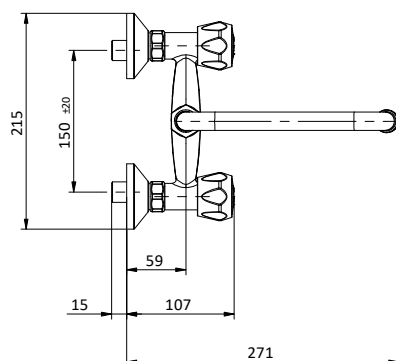

Sink group with hexagonal handles, wall installation and swivel U-shaped spout.

Art.	Cod.	Finitura Finishing	Prezzo € Price €	Cat. Cat.
K36	411891002	 CROMO	102,30	F02

Ricambi / Spare parts

 412964207

PRICE LIST