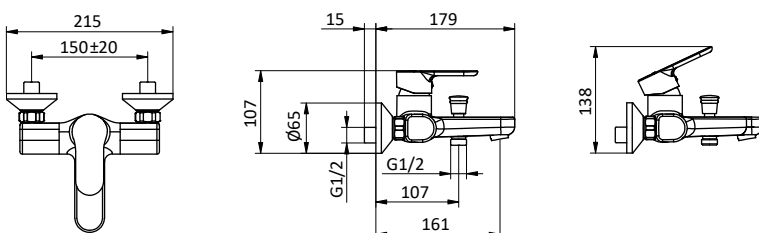

Miscelatore monocomando per vasca senza accessori.

External bath mixer without shower set.

Art.	Cod.	Finitura Finishing	Prezzo € Price €	Cat. Cat.
EN03SA	411650102	CROMO	192,90	F01
EN03SA B2	411650107	RAL 9004	289,40	F01