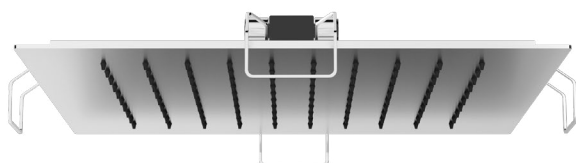

Soffione anticalcare quadro in **acciaio INOX** AISI 316 per cartongesso.

340x340 - H 2 - 1/2" F - 9 L/MIN

Stainless steel AISI 316 square headshower with anti-limestone system for plasterboard wall.
340x340 - H 2 - 1/2" F - 9 L/MIN

Art.	Cod.	Finitura Finishing	Prezzo € Price €	Cat. Cat.
DC313	4180535	CROMO	590,70	F03