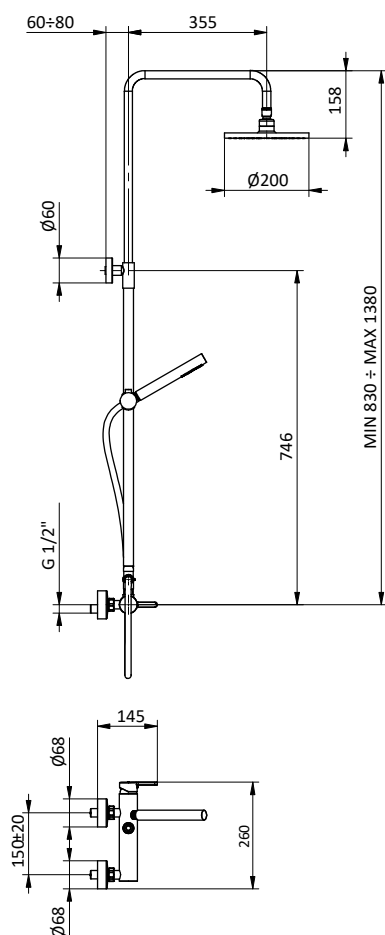

COLONNE DOCCIA SHOWER COLUMNS

ATENA COLLECTION

Colonna doccia in **ottone** regolabile con miscelatore esterno.
Soffione **ABS** Ø 200.
Flex **PVC** grigio L 150 cm anti torsione.
Doccia tonda **ABS** anticalcare.

Brass shower column with shower mixer.
ABS showerhead Ø 200.
Flex **PVC** grey L 150 cm anti twist.
ABS round handshower with anti-limestone system.

Art.	Cod.	Finitura Finishing	Prezzo € Price €	Cat. Cat.
DC011	4180318	CROMO	743,40	F03