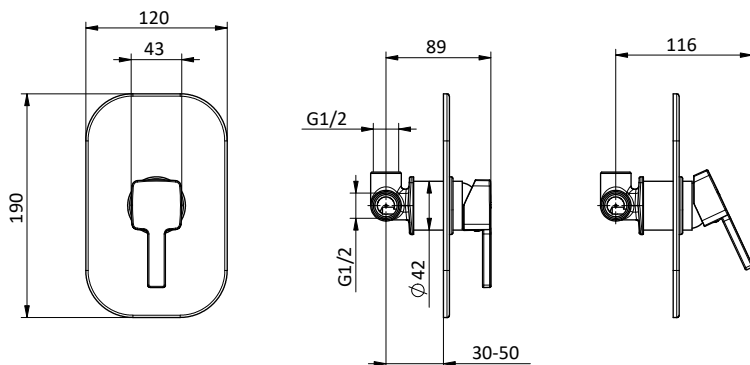

Ricambi / Spare parts

DOCCIA SHOWER