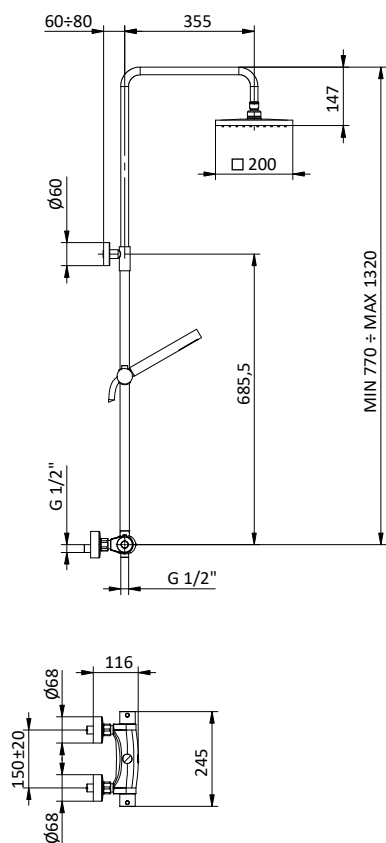

COLONNE DOCCIA SHOWER COLUMNS

MIRA COLLECTION

Colonna doccia in **ottone** regolabile con termostatico esterno.
Soffione **ABS** 200x200.
Flex **PVC** grigio L 150 cm anti torsione.
Doccia quadra **ABS** anticalcare.

Brass shower column with thermostatic mixer.
ABS showerhead 200x200.
Flex **PVC** grey L 150 cm anti twist.
ABS square handshower with anti-limestone system.

Art.	Cod.	Finitura Finishing	Prezzo € Price €	Cat. Cat.
DC006	4180313	CROMO	1.064,90	F03