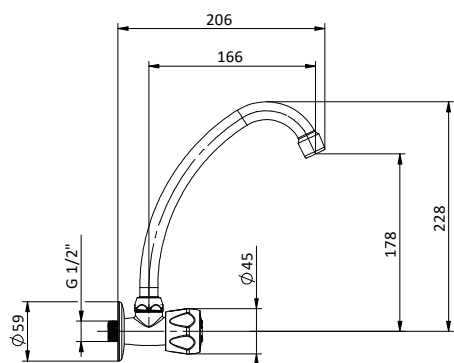

Cold water TAP with 3-point handle and J-shaped spout with rosette.

Art.	Cod.	Finitura Finishing	Prezzo € Price €	Cat. Cat.
V03	411887003	CROMO	51,40	F02

Ricambi / Spare parts

412964207

ACQUA FREDDA COLD WATER