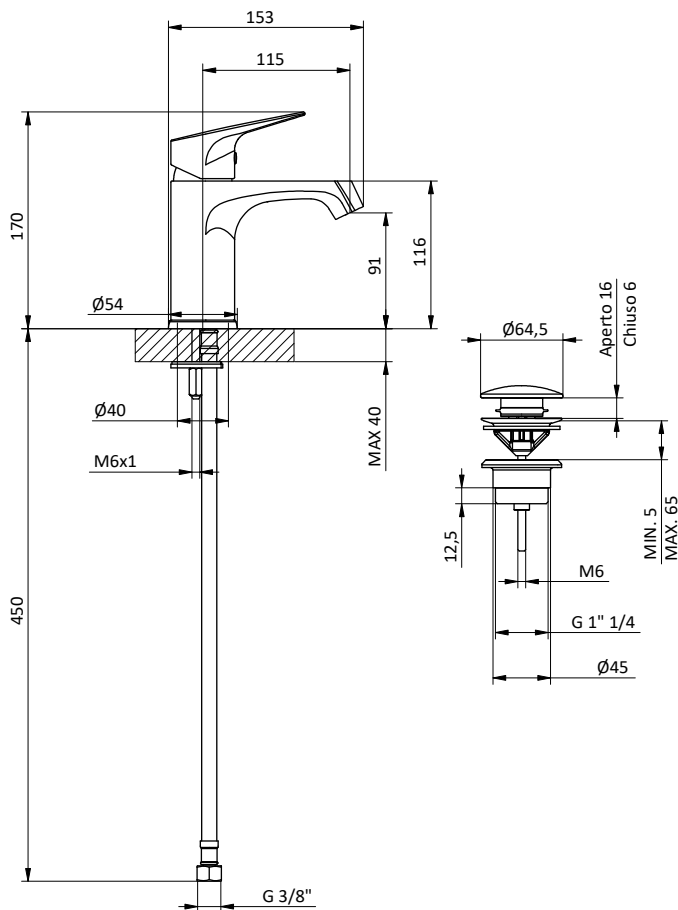

**LAVABO
WASHBASIN**

Miscelatore monocomando per lavabo.
Cartuccia Ø 35 mm
Wash basin mixer.
Cartridge Ø 35 mm

Art.	Cod.	Finitura Finishing	Prezzo € Price €	Cat. Cat.

Con scarico click clack da 1" 1/4
With 1" 1/4 click clack waste

SX01SST 411470501 CROMO **272,20** F01

Senza scarico
Without waste

SX01SS 411470502 CROMO **219,90** F01

Ricambi / Spare parts

412964205

412960076

PRICE LIST