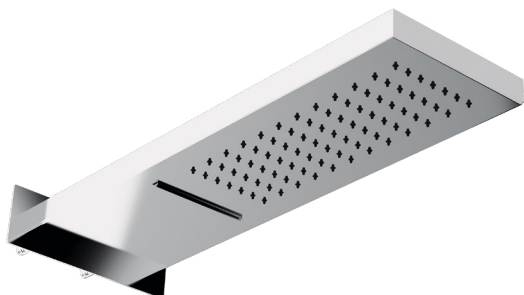

200x200 - H 14 - 1/2" F

ABS square headshower with anti-limestone system.

200x200 - H 14 - 1/2" F

Art.	Cod.	Finitura Finishing	Prezzo € Price €	Cat. Cat.
DC304	4180323	CROMO	69,50	F03

SOFFIONI HEADSHOWERS