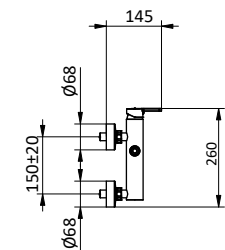

COLONNE DOCCIA SHOWER COLUMNS

MIRA COLLECTION

Colonna doccia in **ottone** regolabile con miscelatore esterno.
Soffione **ABS** 200x200.
Flex **PVC** grigio L 150 cm anti torsione.
Doccia quadra **ABS** anticalcare.

Brass shower column with shower mixer.
ABS showerhead 200x200.
Flex **PVC** grey L 150 cm anti twist.
ABS square handshower with anti-limestone system.

Art.	Cod.	Finitura Finishing	Prezzo € Price €	Cat. Cat.
DC005	4180312	CROMO	752,30	F03