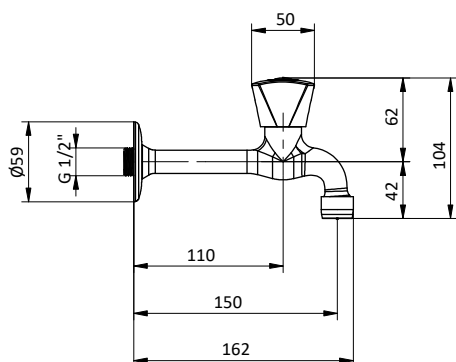

Cold water TAP with column hexagonal handle and J-shaped spout with rosette.

Art.	Cod.	Finitura Finishing	Prezzo € Price €	Cat. Cat.
V09	411895104	CROMO	66,30	F02

Ricambi / Spare parts

412964207

ACQUA FREDDA COLD WATER