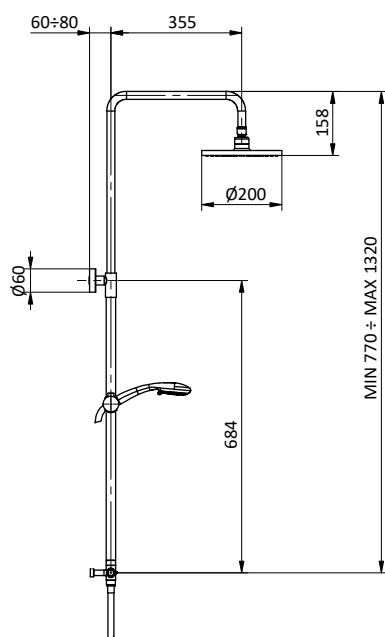

COLONNE DOCCIA SHOWER COLUMNS

ELEVEN COLLECTION

Colonna doccia in **ottone** regolabile con deviatore.
Soffione anticalcare **ABS** Ø 200.
Flex **INOX** doppia aggraffatura L 150 cm anti torsione.
Doccia **ABS** 3 getti Ø 85 anticalcare.

Brass shower column with shower mixer.
ABS showerhead Ø 200.
Flex **INOX** double interlock L 150 cm anti twist.
ABS handshower 3 jets Ø 85 with anti-limestone system.

Art.	Cod.	Finitura Finishing	Prezzo € Price €	Cat. Cat.
DC015	4180543	CROMO	419,70	F03