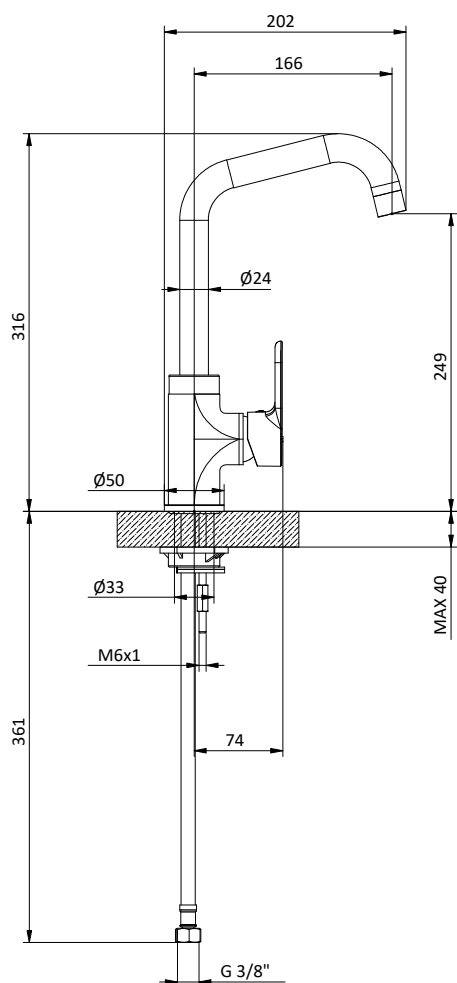

CUCINA KITCHEN

ELEVEN COLLECTION

Miscelatore monocomando per lavello con canna girevole Ø 24 e leva laterale destra.
Cartuccia Ø 35 mm

Kitchen mixer with swivelling spout and right side lever.

Cartridge Ø 35 mm

Art.	Cod.	Finitura Finishing	Prezzo € Price €	Cat. Cat.
K11	411650902	CROMO	176,50	F02

Ricambi / Spare parts

412964206

412960069