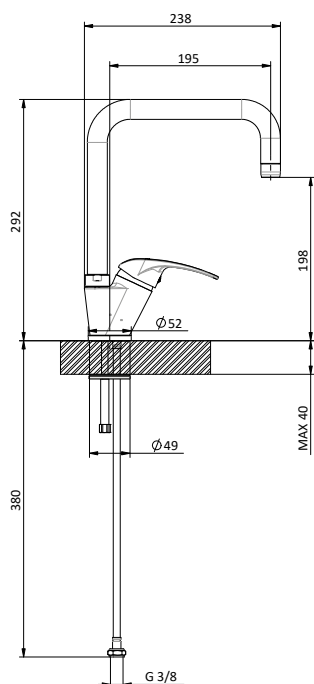

CUCINA KITCHEN

SHARK COLLECTION

Miscelatore monocomando per lavello con canna girevole Ø 24 e leva laterale destra.
Cartuccia Ø 40 mm

Kitchen mixer with swivelling spout and right side lever.

Cartridge Ø 40 mm

Art.	Cod.	Finitura Finishing	Prezzo € Price €	Cat. Cat.
K19	411850904	CROMO	136,00	F02

Ricambi / Spare parts

412964207

412960075