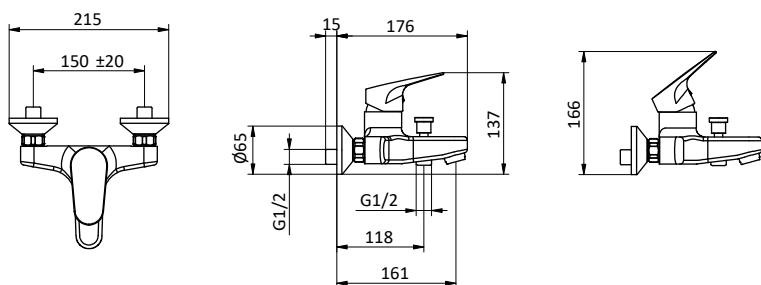

VASCA BATHTUB

Miscelatore monocomando per vasca con doccia monogetto anticalcare in ottone, flex L 150 cm cromato supporto fisso. Cartuccia Ø 40 mm

external bath mixer with brass antiscald handshower, chrome flex L 150 cm and brass shower holder. Cartridge Ø 40 mm

Art.	Cod.	Finitura Finishing	Prezzo € Price €	Cat. Cat.
SX03	411470101	CROMO	471,10	F01

Ricambi / Spare parts

VASCA BATHTUB

Miscelatore monocomando per vasca senza accessori.

Cartuccia Ø 40 mm

External bath mixer without shower set. Cartridge Ø 40 mm