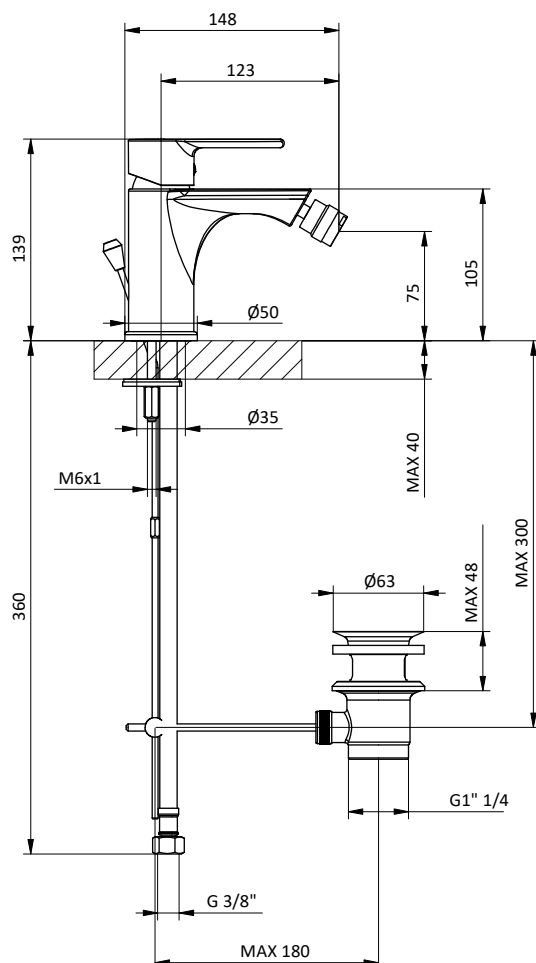

BIDET

Miscelatore monocomando per bidet.
Cartuccia Ø 35 mm
Bidet mixer.
Cartridge Ø 35 mm

Art.	Cod.	Finitura Finishing	Prezzo € Price €	Cat. Cat.
Con scarico da 1" 1/4 With 1" 1/4 pop up waste				
TN02	411800801	CROMO	133,10	F01
Con scarico click clack da 1" 1/4 With 1" 1/4 click clack waste				
TN02 B2	411800807	RAL 9004	199,60	F01
Senza scarico Without waste				
TN02SS	411800802	CROMO	116,70	F01

Ricambi / Spare parts

- 412960051 412960070
- 412964211