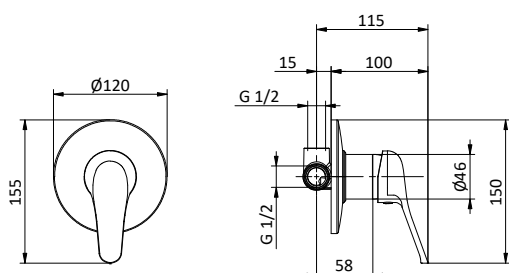

Art.	Cod.	Finitura Finishing	Prezzo € Price €	Cat. Cat.
G06	411510402	CROMO	107,70	F01

Ricambi / Spare parts