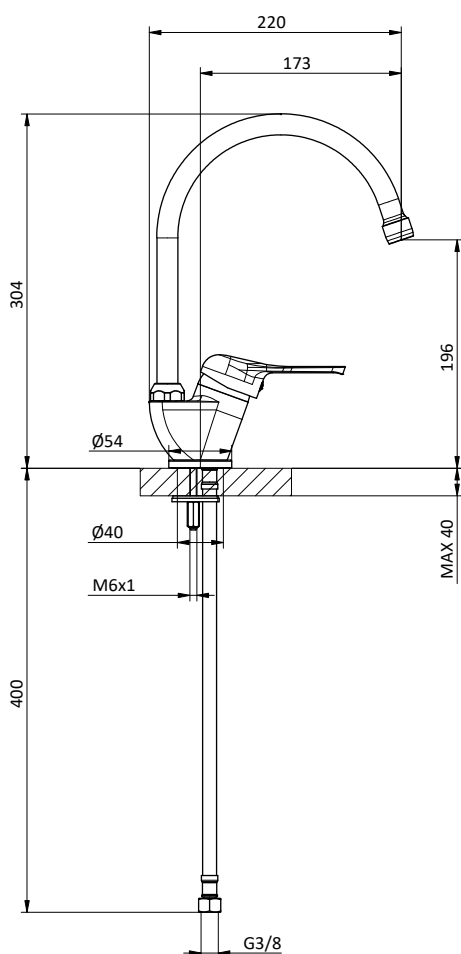

CUCINA KITCHEN

GAMMA COLLECTION

Miscelatore monocomando per lavello con canna girevole $\varnothing$ 18 e leva laterale destra. Cartuccia $\varnothing$ 40 mm.

Kitchen mixer with swivelling spout and right side lever.

Cartridge $\varnothing$ 40 mm

Art.	Cod.	Finitura Finishing	Prezzo € Price €	Cat. Cat.
K04	411510920	CROMO	124,10	F02

Ricambi / Spare parts

412964207

412960067

PRICE LIST