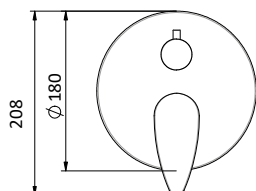

DOCCIA / VASCA SHOWER / BATHTUB

Miscelatore monocomando da incasso per doccia/
vasca con deviatore 2 uscite.
Cartuccia $\varnothing$ 40 mm
Built-in bath/shower mixer with 2 outlets diverter.
Cartridge $\varnothing$ 40 mm

Art.	Cod.	Finitura Finishing	Prezzo € Price €	Cat. Cat.
SK05	411850401	CROMO	191,40	F01

Ricambi / Spare parts

412960067

DOCCIA SHOWER

Miscelatore monocomando da incasso per doccia.
Cartuccia $\varnothing$ 40 mm
Built-in shower mixer.
Cartridge $\varnothing$ 40 mm