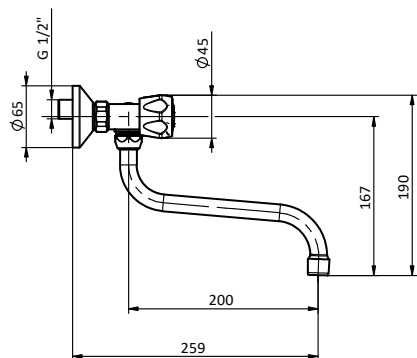

CUCINA KITCHEN

Gruppo lavello con maniglie esagonali, installazione a parete e bocca girevole inferiore a S L 200.

Sink group with hexagonal handles, wall installation and swivel S-shaped spout L 200.

Art.	Cod.	Finitura Finishing	Prezzo € Price €	Cat. Cat.
K35	411891001	CROMO	102,30	F02

Ricambi / Spare parts

412964207