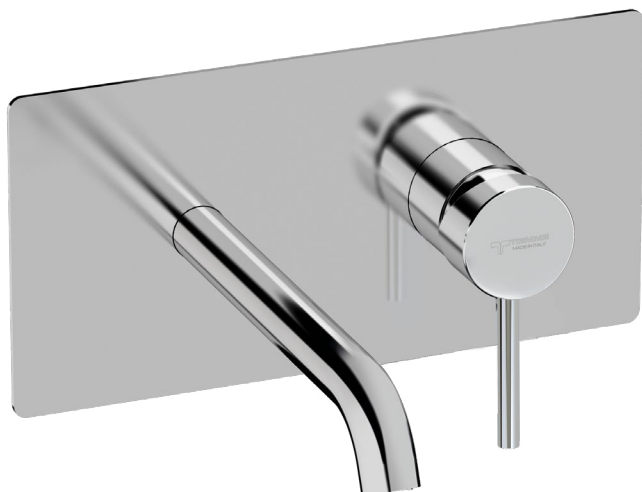

LAVABO WASHBASIN

Miscelatore monocomando da incasso per lavabo.
Cartuccia Ø 35 mm
Built-in basin mixer.
Cartridge Ø 35 mm

Art.	Cod.	Finitura Finishing	Prezzo € Price €	Cat. Cat.

Con scarico click clack da 1" 1/4
With 1" 1/4 click clack waste

FP11	411540601	CROMO	371,80	F01
FP11 B2	411540605	RAL 9004	557,70	F01

Senza scarico
Without waste

FP11SS	411540602	CROMO	355,30	F01

Solo corpo incasso
Built-in body only

Art.	Cod.	Finitura Finishing	Prezzo € Price €	Cat. Cat.

DC804	411010416	CROMO	179,00	F01