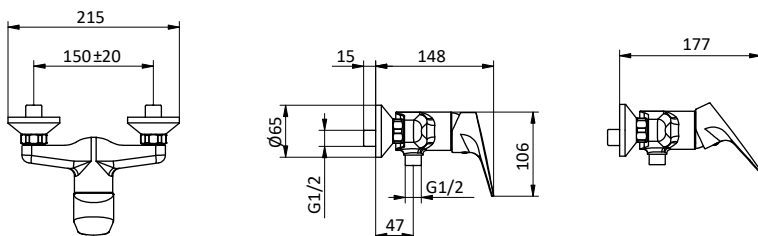

**DOCCIA
SHOWER**

Miscelatore monocomando per doccia senza accessori.

Cartuccia Ø 40 mm

External shower mixer without shower set

Cartridge Ø 40 mm

Art.	Cod.	Finitura Finishing	Prezzo € Price €	Cat. Cat.
SX04	411470301	CROMO	237,80	F01

Ricambi / Spare parts

**DOCCIA / VASCA
SHOWER / BATHTUB**

Miscelatore monocomando da incasso per doccia/ vasca con deviatore 2 uscite.

Cartuccia Ø 40 mm

Built-in bath/shower mixer with 2 outlets diverter.

Cartridge Ø 40 mm