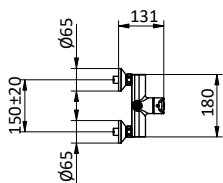

COLONNE DOCCIA SHOWER COLUMNS

ELEVEN COLLECTION

Colonna doccia in **ottone** regolabile con miscelatore doccia esterno.
Soffione anticalcare **ABS** Ø 200.
Flex **INOX** doppia aggraffatura L 150 cm anti torsione.
Doccia **ABS** 3 getti Ø 85 anticalcare.

Brass shower column with external shower mixer.
ABS anti-limestone showerhead Ø 200.
Flex **INOX** double interlock L 150 cm anti twist.
ABS handshower 3 jets Ø 85 with anti-limestone system

Art.	Cod.	Finitura Finishing	Prezzo € Price €	Cat. Cat.
DC017	4180547	CROMO	631,10	F03