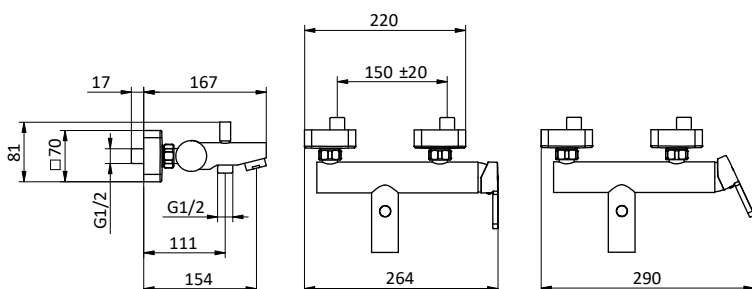

Colorazioni leva / Lever colors