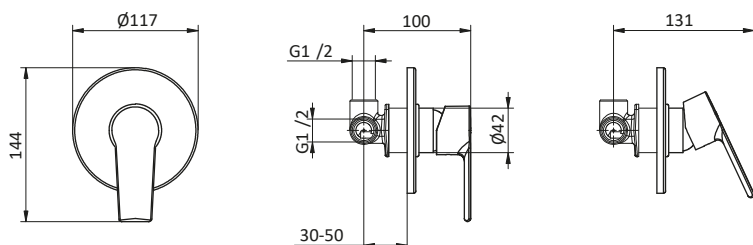

Art.	Cod.	Finitura Finishing	Prezzo € Price €	Cat. Cat.
TN06	411800402	CROMO	101,70	F01
TN06 B2	411800404	RAL 9004	152,50	F01

Solo corpo incasso
Built-in body only

Art.	Cod.	Finitura Finishing	Prezzo € Price €	Cat. Cat.
DC803	411010411	CROMO	74,40	F01

Ricambi / Spare parts

DOCCIA SHOWER

Miscelatore termostatico per doccia senza accessori.
Thermostatic shower mixer without accessories.

Art.	Cod.	Finitura Finishing	Prezzo € Price €	Cat. Cat.
T101F	411013101	CROMO	234,60	F03