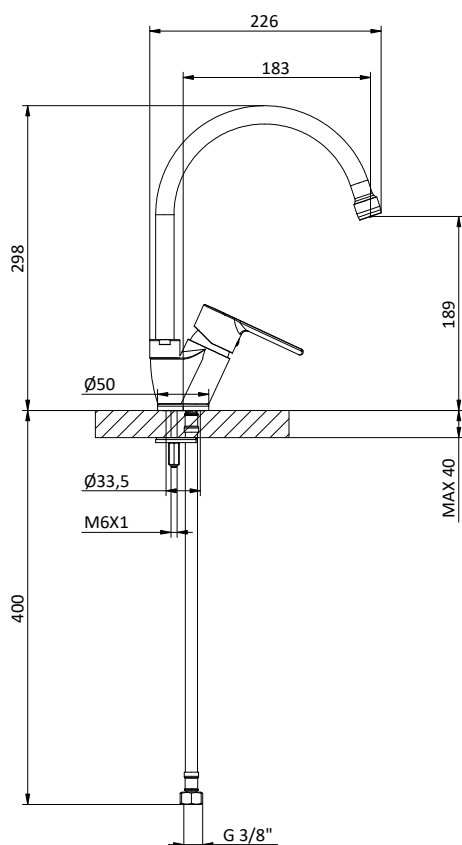

CUCINA KITCHEN

TEN COLLECTION

Miscelatore monocomando per lavello con canna girevole $\varnothing$ 18 e leva laterale destra.
Cartuccia $\varnothing$ 35 mm.
Kitchen mixer with swivelling spout and side lever.
Cartridge $\varnothing$ 35 mm.

Art.	Cod.	Finitura Finishing	Prezzo € Price €	Cat. Cat.
K07	411800906	CROMO	109,20	F02

Ricambi / Spare parts

412964207

412960069

PRICE LIST