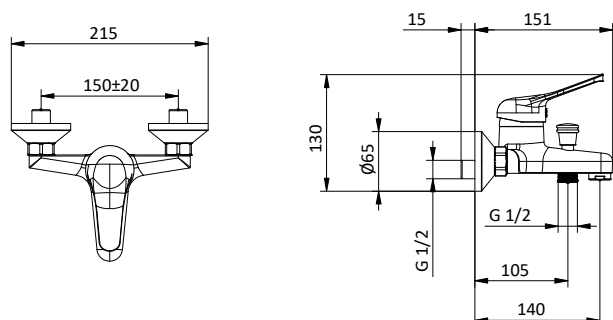

Ricambi / Spare parts

VASCA BATHTUB