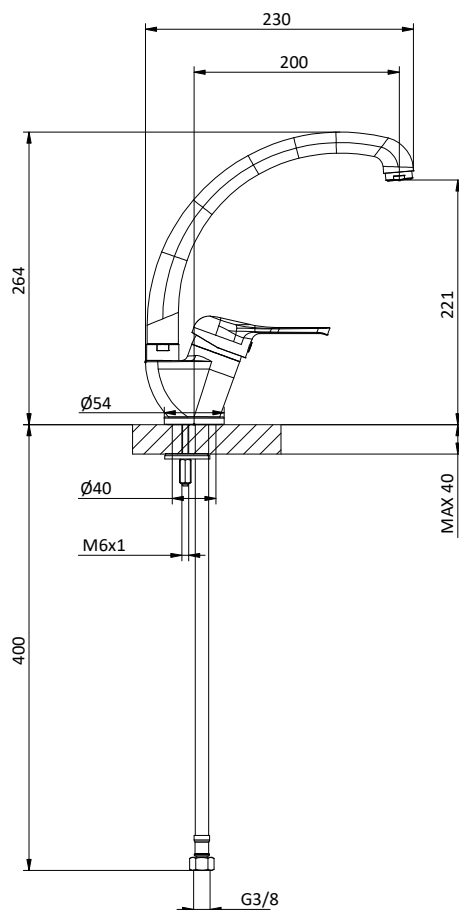

CUCINA KITCHEN

GAMMA COLLECTION

Miscelatore monocomando per lavello con canna girevole e leva laterale destra.
Cartuccia Ø 40 mm

Kitchen mixer with swivelling spout and right side lever.

Cartridge Ø 40 mm

Art.	Cod.	Finitura Finishing	Prezzo € Price €	Cat. Cat.
K02	411510902	CROMO	131,60	F02

Ricambi / Spare parts

412960051

412960067