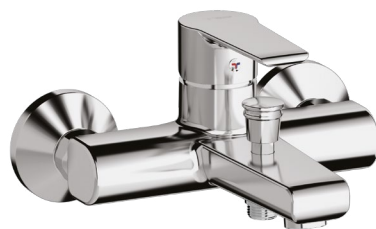

Miscelatore monocomando per vasca senza accessori. Cartuccia Ø 35 mm

External bath mixer without shower set. Cartridge Ø 35 mm

Art.	Cod.	Finitura Finishing	Prezzo € Price €	Cat. Cat.
TN03SA	411800102	CROMO	192,90	F01
TN03SA B2	411800109	RAL 9004	289,40	F01