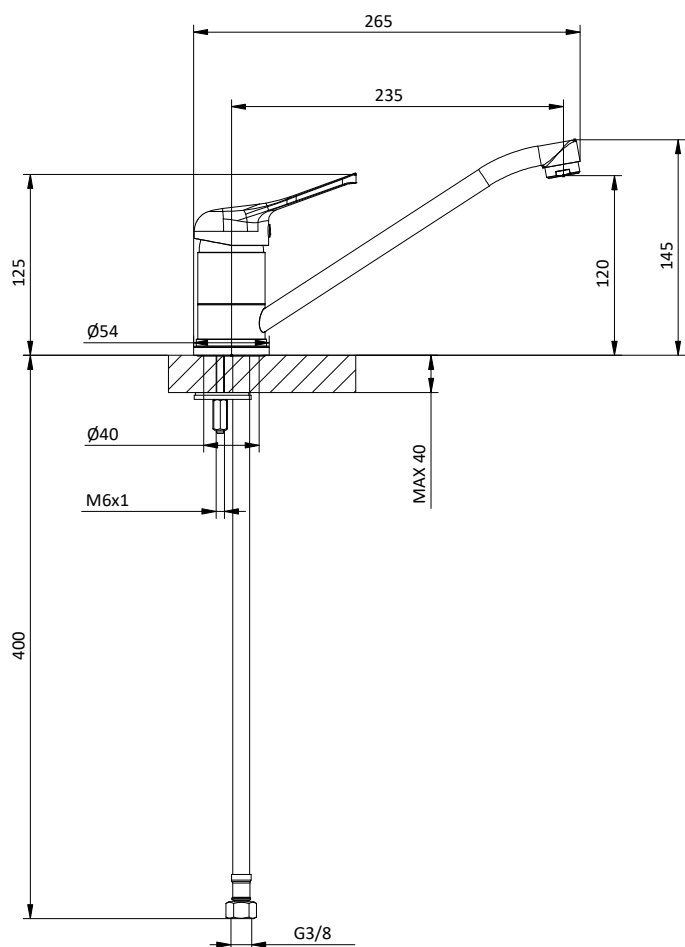

Ricambi / Spare parts

412960051

412960067