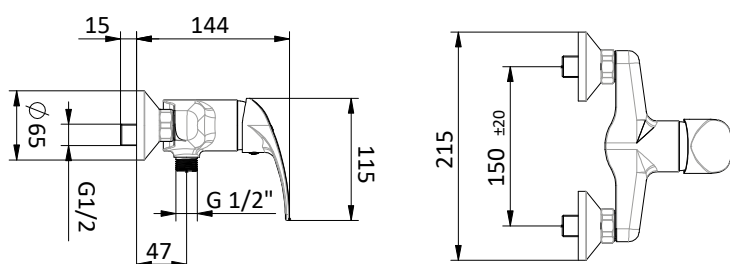

Cartuccia Ø 40 mm

External shower mixer without shower set.

Cartridge Ø 40 mm

Art.	Cod.	Finitura Finishing	Prezzo € Price €	Cat. Cat.
SK04	411850302	CROMO	237,80	F01

Ricambi / Spare parts

412960075

DOCCIA / VASCA SHOWER / BATHTUB