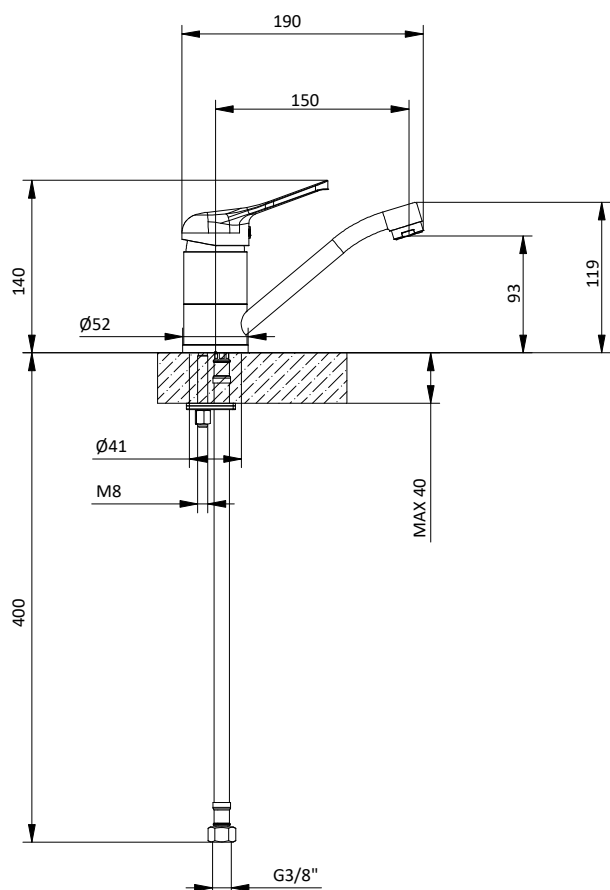

Kitchen mixer with front lever.
Spout L 150 mm
Cartridge Ø 40 mm

Art.	Cod.	Finitura Finishing	Prezzo € Price €	Cat. Cat.
K06	411510926	 CROMO	127,10	F02

Ricambi / Spare parts

 412960051

 412960067

PRICE LIST