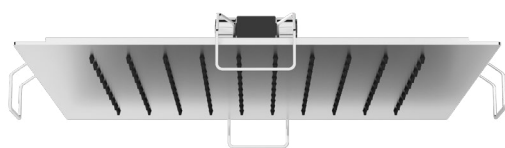

SOFFIONE HEADSHOWER

Soffione anticalcare quadro in **acciaio INOX** per cartongesso.
340x340 - H 2 - 1/2" F - 9 L/MIN

Stainless steel square headshower with anti-limestone system for plasterboard wall.
340x340 - H 2 - 1/2" F - 9 L/MIN

Art.	Cod.	Finitura Finishing	Prezzo € Price €	Cat. Cat.
DC313	4180535	CROMO	590,70	F03