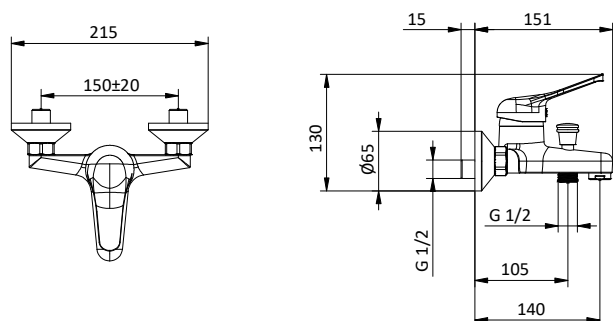

VASCA BATHTUB