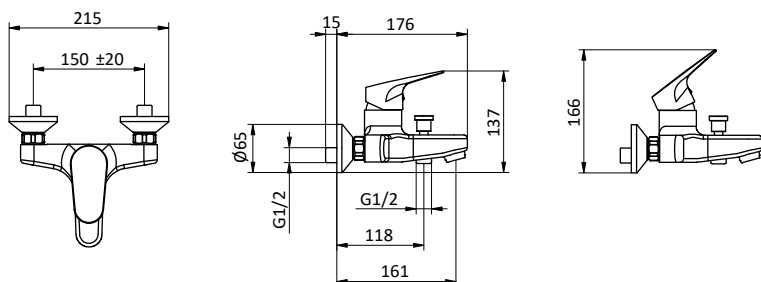

Art.	Cod.	Finitura Finishing	Prezzo € Price €	Cat. Cat.
SX03SA	411470102	CROMO	297,60	F01

Ricambi / Spare parts