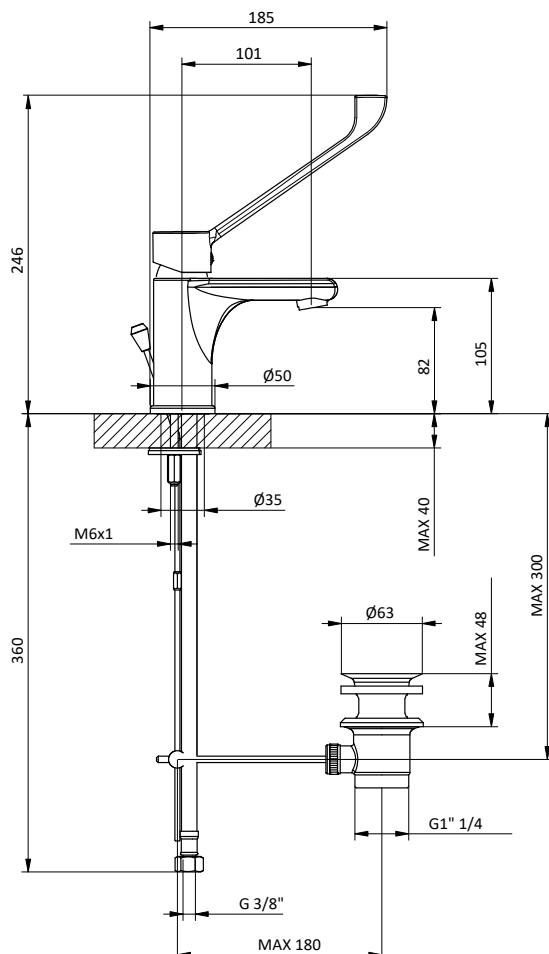

Ricambi / Spare parts

412960051

412960070