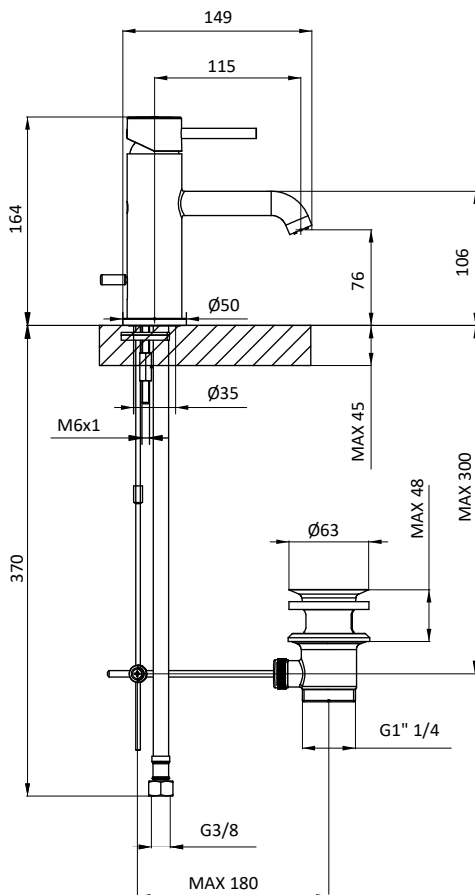

LAVABO WASHBASIN

PATENTED

Miscelatore monocomando per lavabo con cartuccia water and energy saving.
Wash basin mixer with water and energy saving cartridge.

Art.	Cod.	Finitura Finishing	Prezzo € Price €	Cat. Cat.
Con scarico da 1" 1/4 With 1" 1/4 pop up waste				
FP01R1	411540503	CROMO	179,30	F01
Senza scarico Without waste				
FP01SSR1	411540504	CROMO	162,80	F01

Ricambi / Spare parts

412960054

412960084