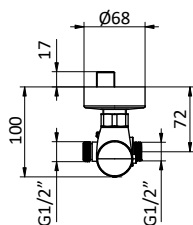

DOCCIA
SHOWER

Miscelatore termostatico per doccia con deviatore senza accessori.

Thermostatic shower mixer with diverter without accessories.

Art.	Cod.	Finitura Finishing	Prezzo € Price €	Cat. Cat.
T201F	411013102	CROMO	301,90	F03

Ricambi / Spare parts

412960323