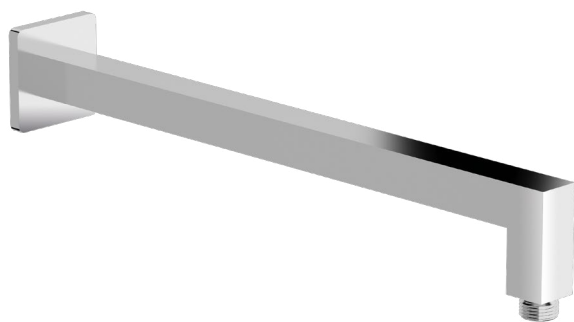

Braccio doccia quadro in **ottone**.

L 400 - 1/2" M x 1/2" M

Brass square shower arm

L 400 - 1/2" M x 1/2" M

Art.	Cod.	Finitura Finishing	Prezzo € Price €	Cat. Cat.
DC402	4180327	CROMO	125,90	F03
DC402 B2	4180553	RAL 9004	188,60	F03
DC402 BN	4180910	BRUSHED NICKEL	188,60	F03