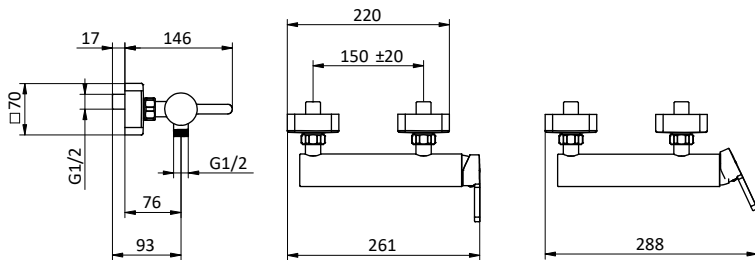

SKY Q20 COLLECTION

DOCCIA SHOWER