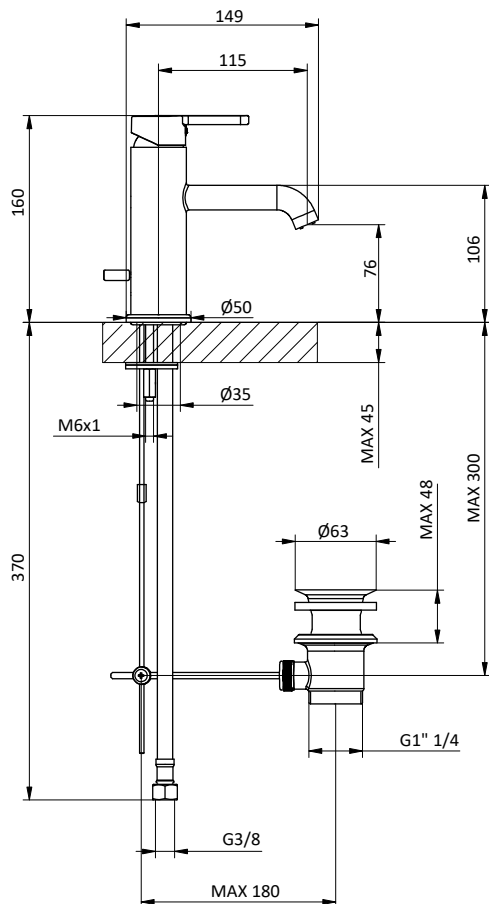

LAVABO WASHBASIN

PATENTED

Miscelatore monocomando per lavabo con cartuccia water and energy saving.
Wash basin mixer with water and energy saving cartridge.

Art.	Cod.	Finitura Finishing	Prezzo € Price €	Cat. Cat.
Con scarico da 1" 1/4 With 1" 1/4 pop up waste				
F01R1	411490515	CROMO	179,30	F01
Senza scarico Without waste				
F01SSR1	411490516	CROMO	162,80	F01

Ricambi / Spare parts

412960054

412960084