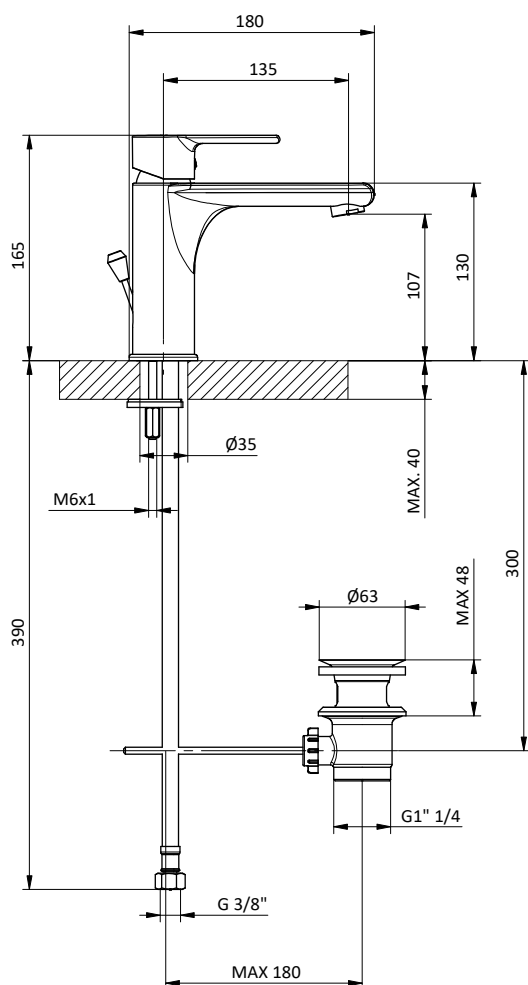

Ricambi / Spare parts

	412960051			412960070
	412964211