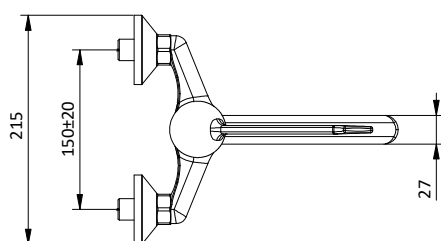

CUCINA KITCHEN

GAMMA COLLECTION

Miscelatore monocomando per lavello con leva clinica, leva frontale, installazione a parete, bocca girevole
L 170 mm.
Cartuccia Ø 40 mm

Wall mounted kitchen mixer with long front lever and swivelling spout
L 170 mm.
Cartridge Ø 40 mm

Art.	Cod.	Finitura Finishing	Prezzo € Price €	Cat. Cat.
K03LC	411511006	CROMO	178,00	F02

Ricambi / Spare parts

412960051

412960067

PRICE LIST