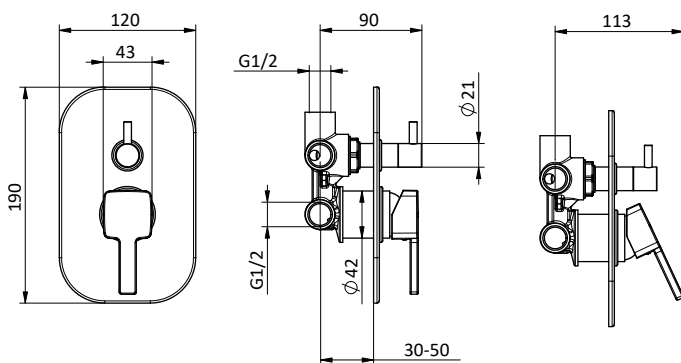

DOCCIA / VASCA SHOWER / BATHTUB