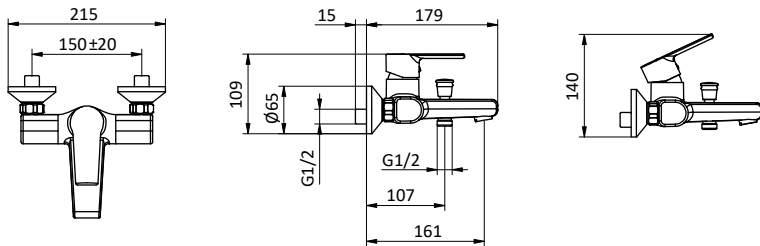

Ricambi / Spare parts

- 412960051
- 412960070

VASCA
BATHTUB