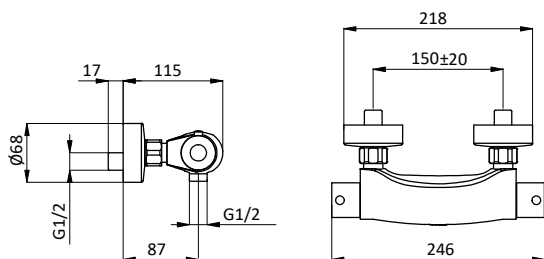

Art.	Cod.	Finitura Finishing	Prezzo € Price €	Cat. Cat.
T100	411010301	CROMO	308,00	F01

Ricambi / Spare parts