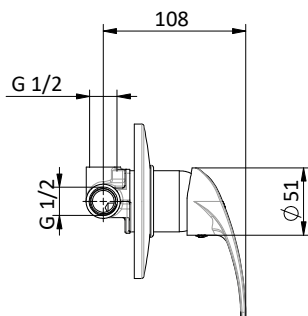

Art.	Cod.	Finitura Finishing	Prezzo € Price €	Cat. Cat.
SK06	411850402	CROMO	107,70	F01

Ricambi / Spare parts

412960067

PRICE LIST