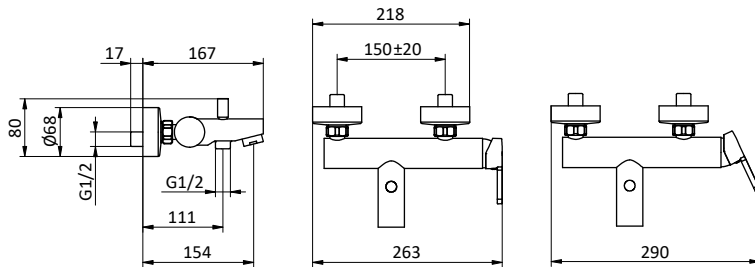

**VASCA
BATHTUB**