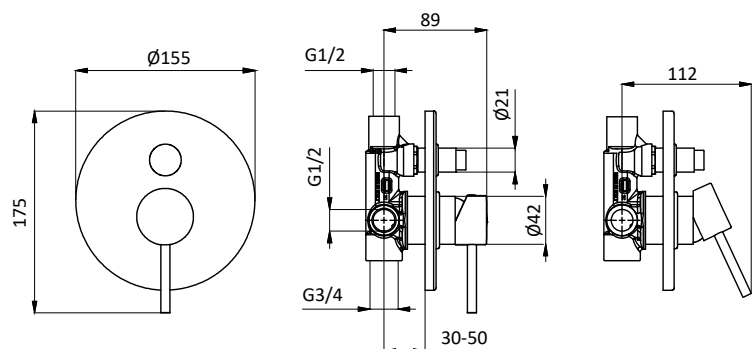

Art.	Cod.	Finitura Finishing	Prezzo € Price €	Cat. Cat.
FP05	411540401	CROMO	206,80	F01
FP05 B2	411540404	RAL 9004	310,20	F01

Solo corpo incasso

Built-in body only

Art.	Cod.	Finitura Finishing	Prezzo € Price €	Cat. Cat.
DC801	411010405	CROMO	175,00	F01

Ricambi / Spare parts

412960069