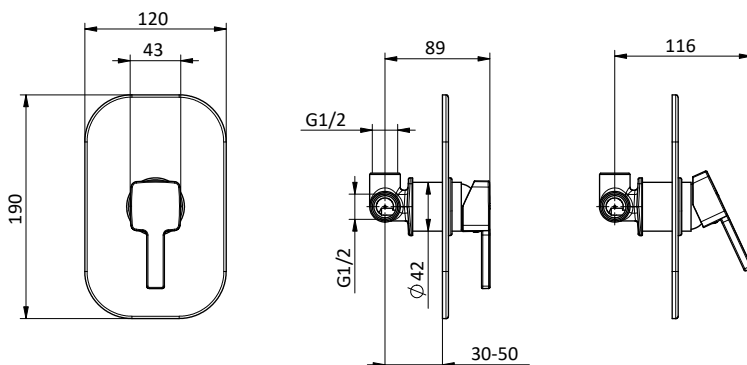

Colorazioni leva / Lever colors

Ricambi / Spare parts

DOCCIA SHOWER