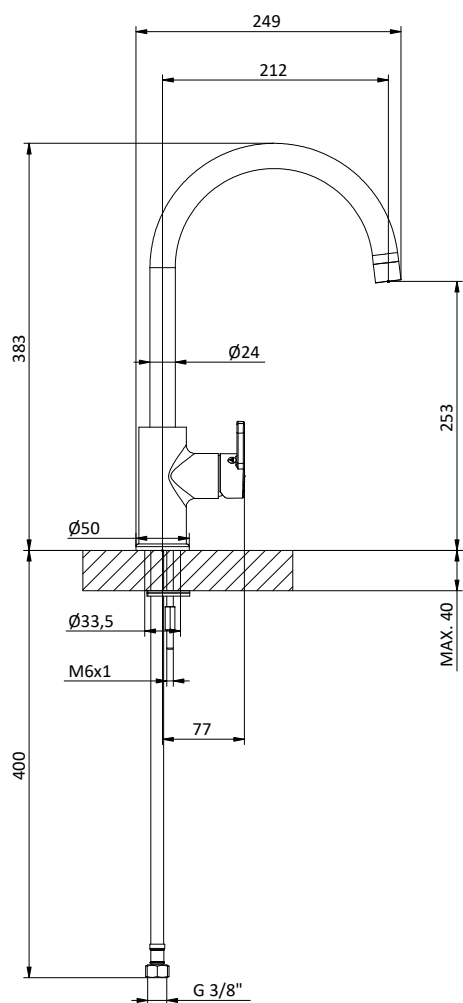

CUCINA KITCHEN

Miscelatore monocomando per lavello con canna girevole Ø 24 e leva laterale destra.
Cartuccia Ø 35 mm

Kitchen mixer with swivelling spout and right side lever.
Cartridge Ø 35 mm

Art.	Cod.	Finitura Finishing	Prezzo € Price €	Cat. Cat.
K201	411490903	CROMO	275,20	F02

Ricambi / Spare parts

412964206

412960070