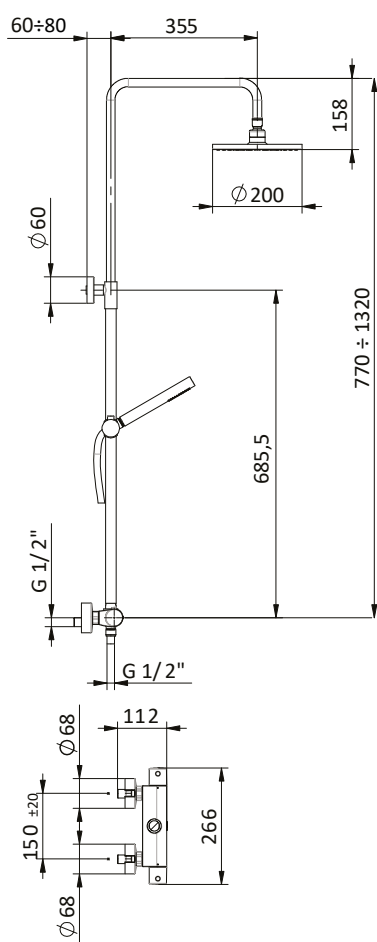

COLONNE DOCCIA SHOWER COLUMNS

ATENA COLLECTION

Colonna doccia in **ottone** regolabile con termostatico esterno.
Soffione **ABS** Ø 200.
Flex **PVC** grigio L 150 cm anti torsione.
Doccia tonda **ABS** anticalcare.

Brass shower column with thermostatic mixer.
ABS showerhead Ø 200.
Flex **PVC** grey L 150 cm anti twist.
ABS round handshower with anti-limestone system.

Art.	Cod.	Finitura Finishing	Prezzo € Price €	Cat. Cat.
DC012	4180319	CROMO	1.055,90	F03