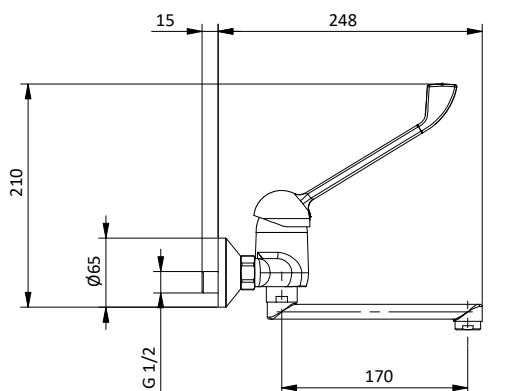

CUCINA KITCHEN

GAMMA COLLECTION

Miscelatore monocomando per lavello con leva clinica, leva frontale, installazione a parete, bocca girevole
L 170 mm.
Cartuccia Ø 40 mm

Wall mounted kitchen mixer with long front lever and swivelling spout
L 170 mm.
Cartridge Ø 40 mm

Art.	Cod.	Finitura Finishing	Prezzo € Price €	Cat. Cat.
K03LC	411511006	CROMO	178,00	F02

Ricambi / Spare parts

412960051

412960067

PRICE LIST