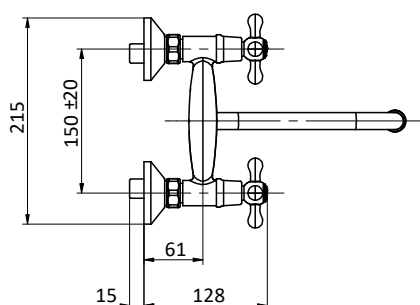

CUCINA KITCHEN

CROSS COLLECTION

Gruppo lavello con maniglie a croce, installazione a parete e bocca girevole inferiore a S L 200. Vitoni ceramici.

Sink group with cross handles, wall installation and swivel S-shaped spout L 200. Ceramic headwork.

Art.	Cod.	Finitura Finishing	Prezzo € Price €	Cat. Cat.
K33	411151001	CROMO	124,30	F02

Ricambi / Spare parts

412964207

412961001

PRICE LIST