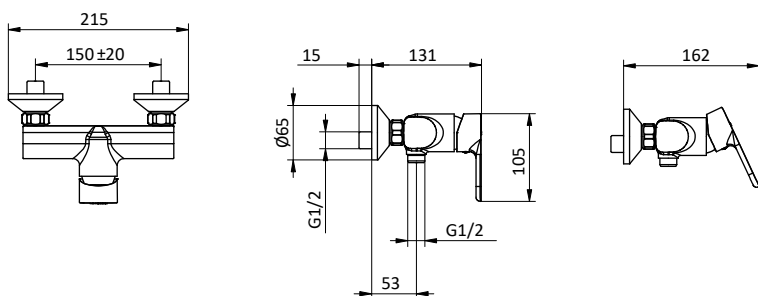

DOCCIA SHOWER

Miscelatore monocomando per doccia senza accessori.
Cartuccia Ø 35 mm
External shower mixer without shower set.
Cartridge Ø 35 mm

Art.	Cod.	Finitura Finishing	Prezzo € Price €	Cat. Cat.
EN04	411650301	CROMO	163,00	F01
EN04 B2	411650305	RAL 9004	244,50	F01

Ricambi / Spare parts

412960069