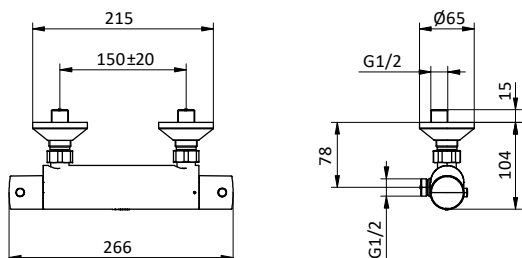

DOCCIA SHOWER

Miscelatore termostatico per doccia senza accessori.
Thermostatic shower mixer without accessories.

Art.	Cod.	Finitura Finishing	Prezzo € Price €	Cat. Cat.
T101F	411013101	CROMO	234,60	F03

Ricambi / Spare parts

412960318

DOCCIA SHOWER

Miscelatore termostatico per doccia con deviatore senza accessori.
Thermostatic shower mixer with diverter without accessories.

Art.	Cod.	Finitura Finishing	Prezzo € Price €	Cat. Cat.
T201F	411013102	CROMO	301,90	F03