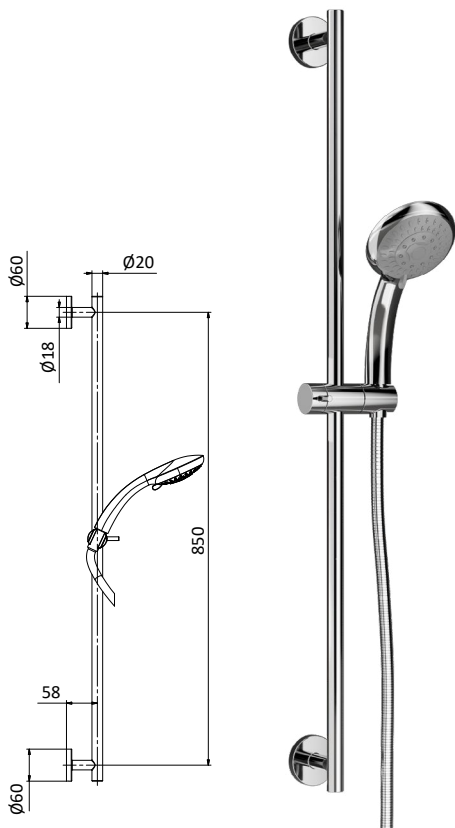

SALISCENDI SLIDING RAILS

Saliscendi L 850 Ø 20.
Flex L 150 cm anti torsione.
Doccia ABS 3 getti Ø 110 anticalcare.

Sliding rail L 850 Ø 20.
Flex L 150 cm anti twist.
ABS handshower 3 jets Ø 110 with anti-limestone system.

Art.	Cod.	Finitura Finishing	Prezzo € Price €	Cat. Cat.
DC110	4180965	CROMO	319,00	F03
DC110 B2	4180966	RAL 9004	478,50	F03
DC110 BN	4180967	BRUSHED NICKEL	478,50	F03