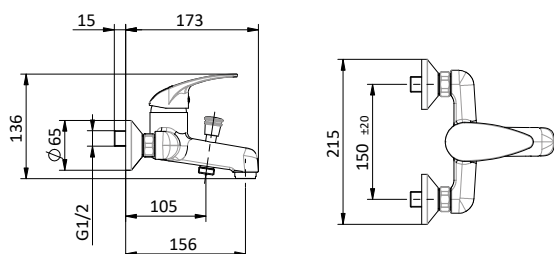

VASCA BATHTUB

Miscelatore monocomando per vasca senza accessori.

Cartuccia Ø 40 mm

External bath mixer without shower set.

Cartridge Ø 40 mm