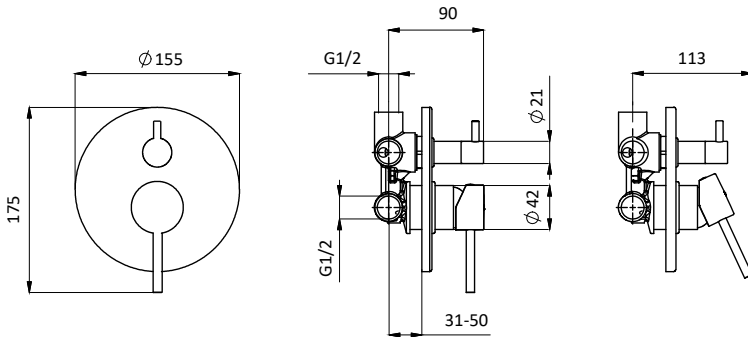

DOCCIA / VASCA SHOWER / BATHTUB

Miscelatore monocomando da incasso per doccia/
vasca con deviatore 3 uscite.

Cartuccia $\varnothing$ 35 mm

Built-in bath/shower mixer with 3 outlets diverter.
Cartridge $\varnothing$ 35 mm

Art.	Cod.	Finitura Finishing	Prezzo € Price €	Cat. Cat.
FP15	411540402	CROMO	269,50	F01

Solo corpo incasso

Built-in body only

Art.	Cod.	Finitura Finishing	Prezzo € Price €	Cat. Cat.
DC802	411010410	CROMO	182,00	F01

Ricambi / Spare parts

DOCCIA / VASCA SHOWER / BATHTUB

Miscelatore termostatico da incasso per doccia/
vasca con deviatore 3 uscite.

Built-in thermostatic bath/shower mixer with 3
outlets diverter.