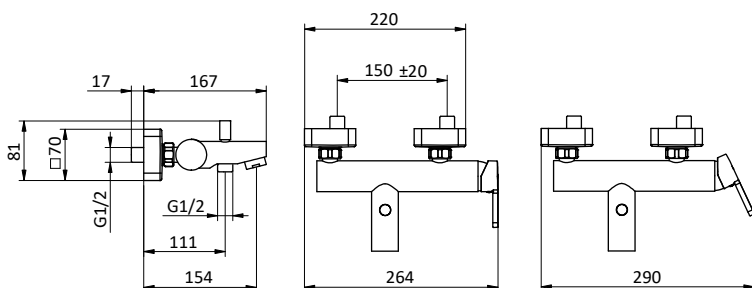

Colorazioni leva / Lever colors

Ricambi / Spare parts

VASCA BATHTUB