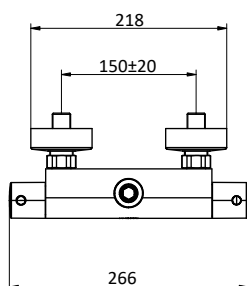

DOCCIA
SHOWER

Miscelatore termostatico per doccia con deviatore senza accessori.

Thermostatic shower mixer with diverter without accessories.

Art.	Cod.	Finitura Finishing	Prezzo € Price €	Cat. Cat.
T201F	411013102	CROMO	301,90	F03

Ricambi / Spare parts

412960323