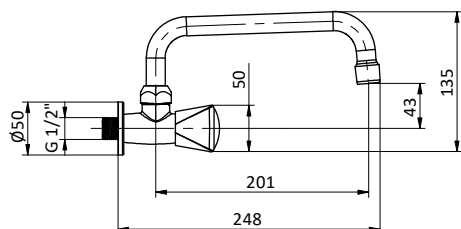

ACQUA FREDDA COLD WATER