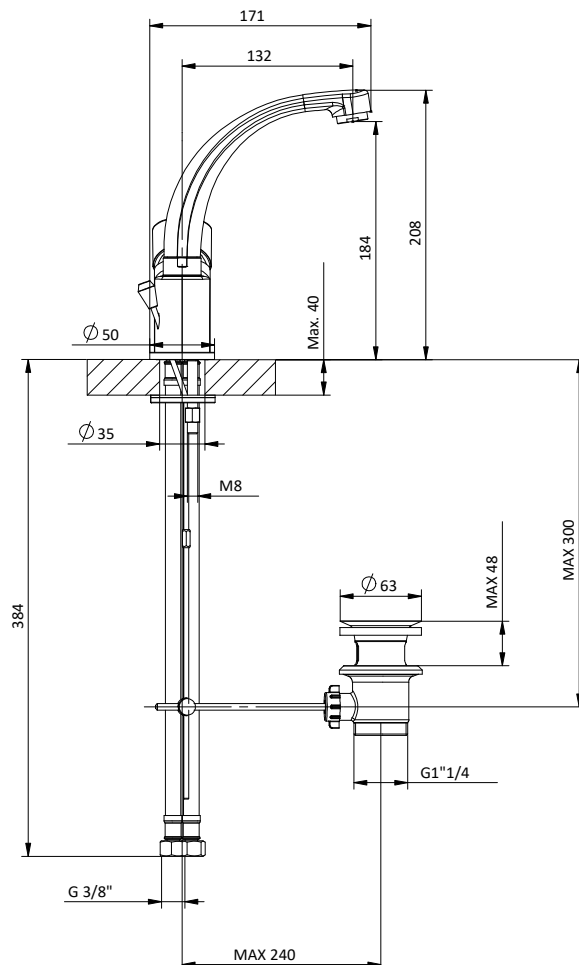

Ricambi / Spare parts

412960051

412960070

PRICE LIST