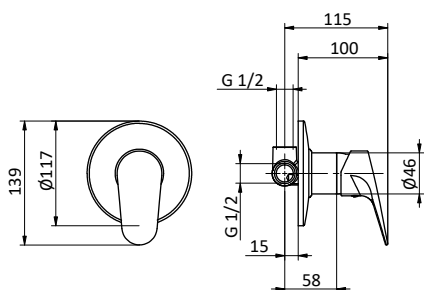

**DOCCIA
SHOWER**

Miscelatore monocomando da incasso per doccia.
Cartuccia $\varnothing$ 40 mm
Built-in shower mixer.
Cartridge $\varnothing$ 40 mm

Art.	Cod.	Finitura Finishing	Prezzo € Price €	Cat. Cat.
SX06	411470402	CROMO	121,10	F01

Ricambi / Spare parts

412960067