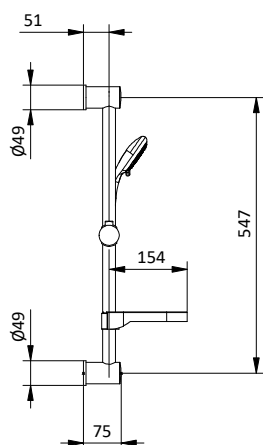

Saliscendi L 600 $\varnothing$ 25.
Flex PVC bianco L 150 cm anti torsione.
Doccia ABS 3 getti $\varnothing$ 85 anticalcare.

Sliding rail L 600 $\varnothing$ 25.
Flex PVC white L 150 cm anti twist.
ABS handshower 3 jets $\varnothing$ 85 with
anti-limestone system.

Art.	Cod.	Finitura Finishing	Prezzo € Price €	Cat. Cat.
DC101	4180300	● CROMO	94,20	F03