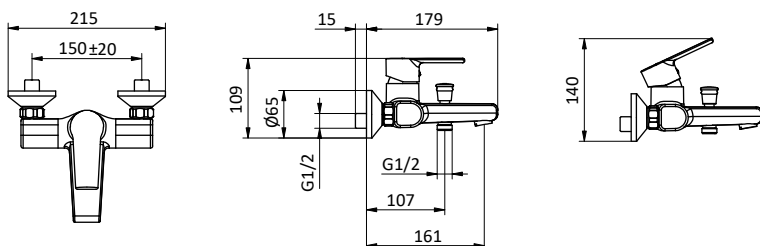

Ricambi / Spare parts

- 412960051
- 412960070
- 412964212