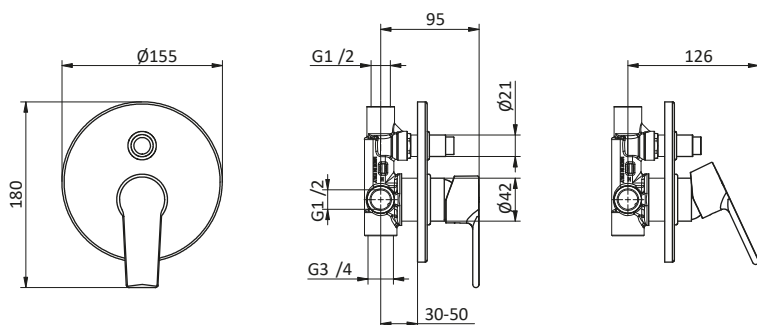

Ricambi / Spare parts

DOCCIA / VASCA
SHOWER / BATHTUB