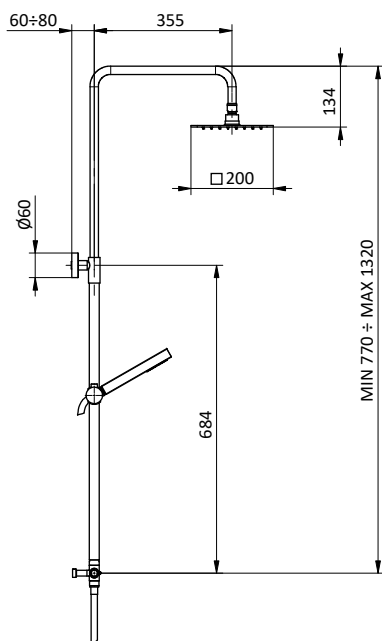

COLONNE DOCCIA SHOWER COLUMNS

VOLARE COLLECTION

Colonna doccia in **ottone** regolabile con deviatore.
Soffione **acciaio** 200x200.
Flex **PVC** cromato L 150 cm anti torsione.
Doccia quadra **ottone** anticalcare.

Brass shower column with diverter.
Steel showerhead 200x200.
Flex **PVC** chrome L 150 cm anti twist.
Brass square handshower with anti-limestone system.

Art.	Cod.	Finitura Finishing	Prezzo € Price €	Cat. Cat.
DC001	4180308	CROMO	750,80	F03

PRICE LIST