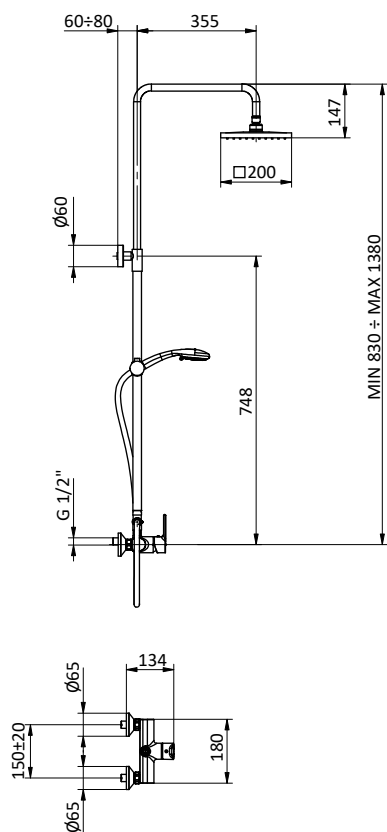

COLONNE DOCCIA SHOWER COLUMNS

TEN COLLECTION

Colonna doccia in **ottone** regolabile con miscelatore doccia esterno.
Soffione anticalcare **ABS** 200x200.
Flex **INOX** doppia aggraffatura L 150 cm anti torsione.
Doccia **ABS** 3 getti $\varnothing$ 85 anticalcare.

Brass shower column with external shower mixer.
ABS anti-limestone showerhead 200x200.
Flex **INOX** double interlock L 150 cm anti twist.
ABS handshower 3 jets $\varnothing$ 85 with anti-limestone system.

Art.	Cod.	Finitura Finishing	Prezzo € Price €	Cat. Cat.
DC016	4180546	CROMO	644,60	F03