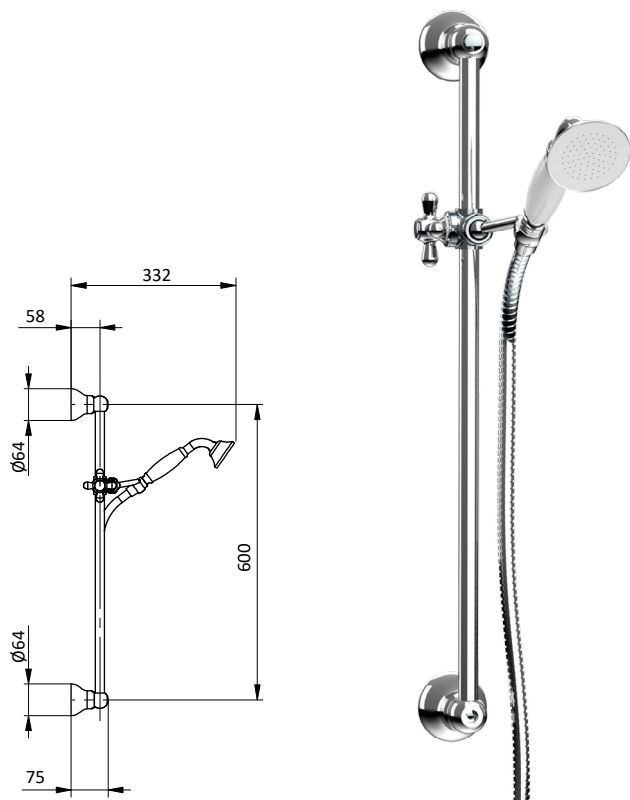

Saliscendi L 600 Ø 18.
Flex INOX doppia aggiratura L 150 cm anti
torsione.
Doccia ottone 1 getto Ø 55.
Sliding rail L 600 Ø 18.
Flex INOX double interlock L 150 cm anti twist.
Brass handshower 1 jet Ø 55.

Art.	Cod.	Finitura Finishing	Prezzo € Price €	Cat. Cat.
DC108	4180702	CROMO	224,40	F03