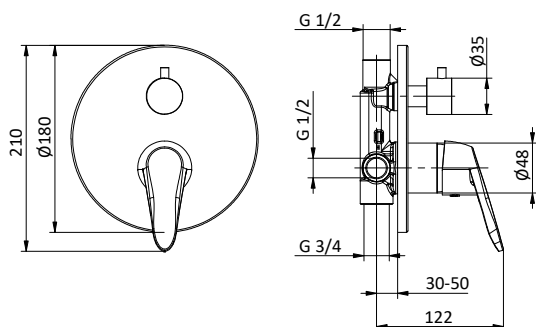

Art.	Cod.	Finitura Finishing	Prezzo € Price €	Cat. Cat.
D05	411500401	CROMO	191,40	F01

Ricambi / Spare parts

412960067