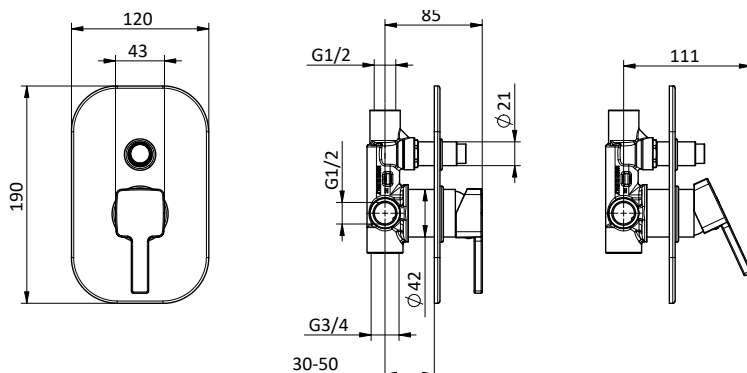

Art.	Cod.	Finitura Finishing	Prezzo € Price €	Cat. Cat.
Q15	411490404	CROMO	252,80	F01
Q15 B2	411490440	RAL 9004	379,10	F01

Colorazioni leva / Lever colors

Solo corpo incasso

Built-in body only

Art.	Cod.	Finitura Finishing	Prezzo € Price €	Cat. Cat.
DC801	411010405	CROMO	175,00	F01

Ricambi / Spare parts