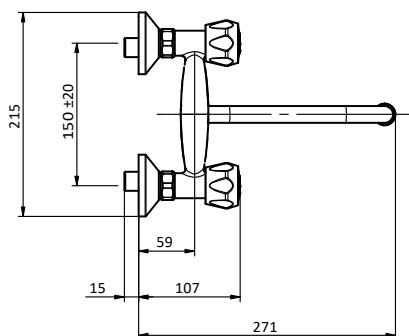

CUCINA KITCHEN

Gruppo lavello con maniglie esagonali, installazione a parete e bocca girevole inferiore a S L 200.

Sink group with hexagonal handles, wall installation and swivel S-shaped spout L 200.

Art.	Cod.	Finitura Finishing	Prezzo € Price €	Cat. Cat.
K35	411891001	CROMO	102,30	F02

Ricambi / Spare parts

412964207