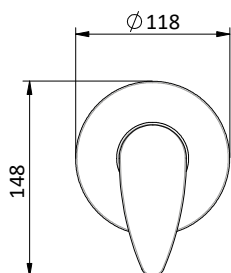

Art.	Cod.	Finitura Finishing	Prezzo € Price €	Cat. Cat.
SK06	411850402	CROMO	107,70	F01

Ricambi / Spare parts

412960067

PRICE LIST