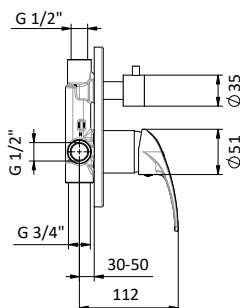

DOCCIA / VASCA SHOWER / BATHTUB

Miscelatore monocomando da incasso per doccia/
vasca con deviatore 2 uscite.
Cartuccia $\varnothing$ 40 mm
Built-in bath/shower mixer with 2 outlets diverter.
Cartridge $\varnothing$ 40 mm

Art.	Cod.	Finitura Finishing	Prezzo € Price €	Cat. Cat.
SK05	411850401	CROMO	191,40	F01

Ricambi / Spare parts

412960067

DOCCIA SHOWER

Miscelatore monocomando da incasso per doccia.
Cartuccia $\varnothing$ 40 mm
Built-in shower mixer.
Cartridge $\varnothing$ 40 mm