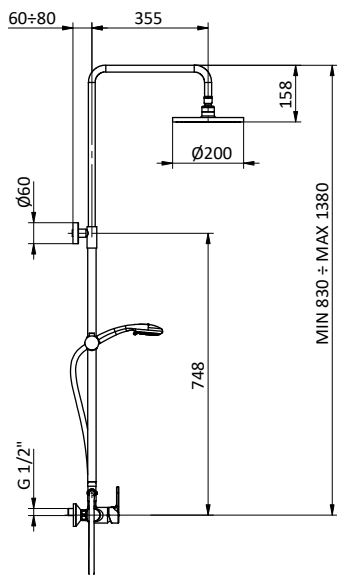

COLONNA DOCCIA SHOWER COLUMN

Colonna doccia in **ottone** regolabile con miscelatore doccia esterno.
Soffione anticalcare **ABS** Ø 200.
Flex **INOX** doppia aggraffatura L 150 cm anti torsione.
Doccia **ABS** 3 getti Ø 85 anticalcare.

Brass shower column with external shower mixer.
ABS anti-limestone showerhead Ø 200.
Flex **INOX** double interlock L 150 cm anti twist.
ABS handshower 3 jets Ø 85 with anti-limestone system

Art.	Cod.	Finitura Finishing	Prezzo € Price €	Cat. Cat.
DC017	4180547	CROMO	631,10	F03

PRICE LIST