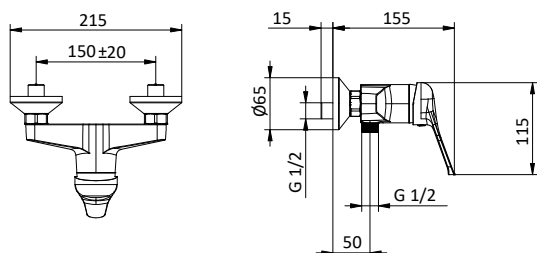

DOCCIA SHOWER