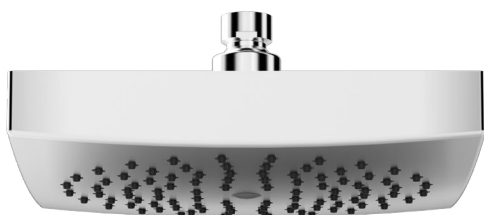

Soffione anticalcare quadro in **ottone**.
200x200 - H 38,5 - 1/2" F

Brass square headshower with anti-limestone system.

200x200 - H 38,5 - 1/2" F

Art.	Cod.	Finitura Finishing	Prezzo € Price €	Cat. Cat.
DC306	4180325	CROMO	511,50	F03