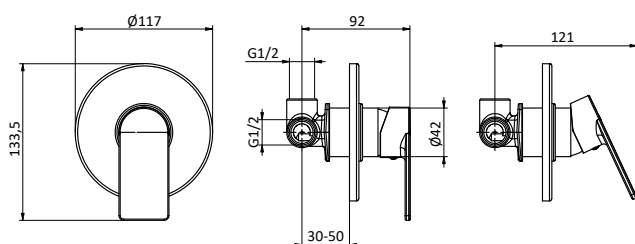

DOCCIA SHOWER