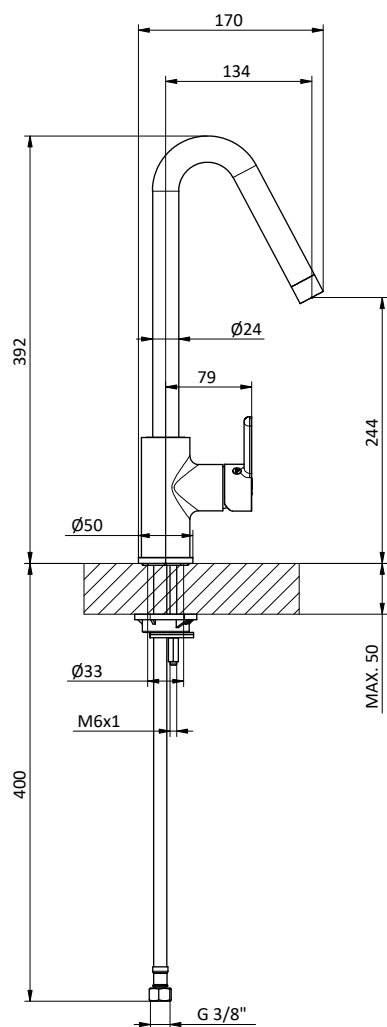

CUCINA KITCHEN

Miscelatore monocomando per lavello con canna girevole Ø 24 e leva laterale destra.
Cartuccia Ø 35 mm

Kitchen mixer with swivelling spout and right side lever.
Cartridge Ø 35 mm

Art.	Cod.	Finitura Finishing	Prezzo € Price €	Cat. Cat.
K403	411551401	CROMO	291,60	F02

Ricambi / Spare parts

412964206

412960070