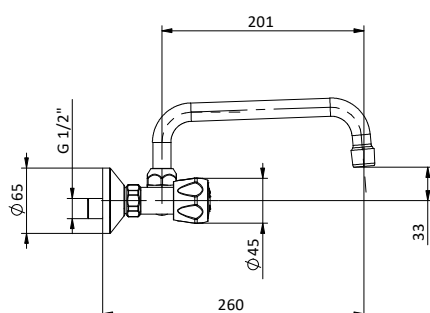

Sink group with hexagonal handles, wall installation and swivel U-shaped spout.

Art.	Cod.	Finitura Finishing	Prezzo € Price €	Cat. Cat.
K36	411891002	 CROMO	102,30	F02

Ricambi / Spare parts

 412964207

PRICE LIST