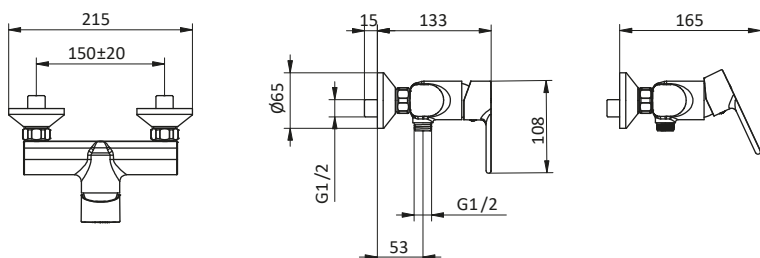

DOCCIA
SHOWER