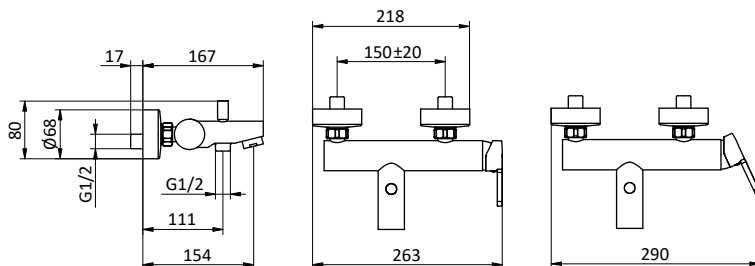

Colorazioni leva / Lever colors

Ricambi / Spare parts

**VASCA
BATHTUB**