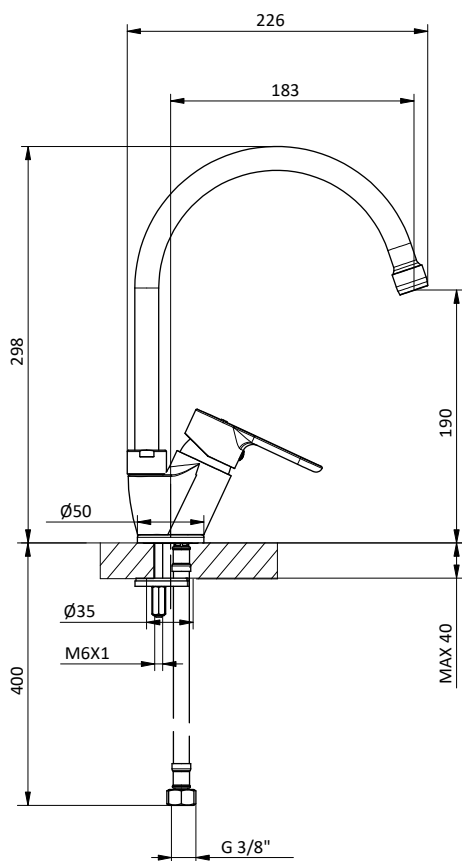

CUCINA KITCHEN

ELEVEN COLLECTION

Miscelatore monocomando per lavello con canna girevole Ø 18 e leva laterale destra.
Cartuccia Ø 35 mm

Kitchen mixer with swivelling spout and right side lever.

Cartridge Ø 35 mm

Art.	Cod.	Finitura Finishing	Prezzo € Price €	Cat. Cat.
K30	411650903	CROMO	109,20	F02

Ricambi / Spare parts

412964207

412960069