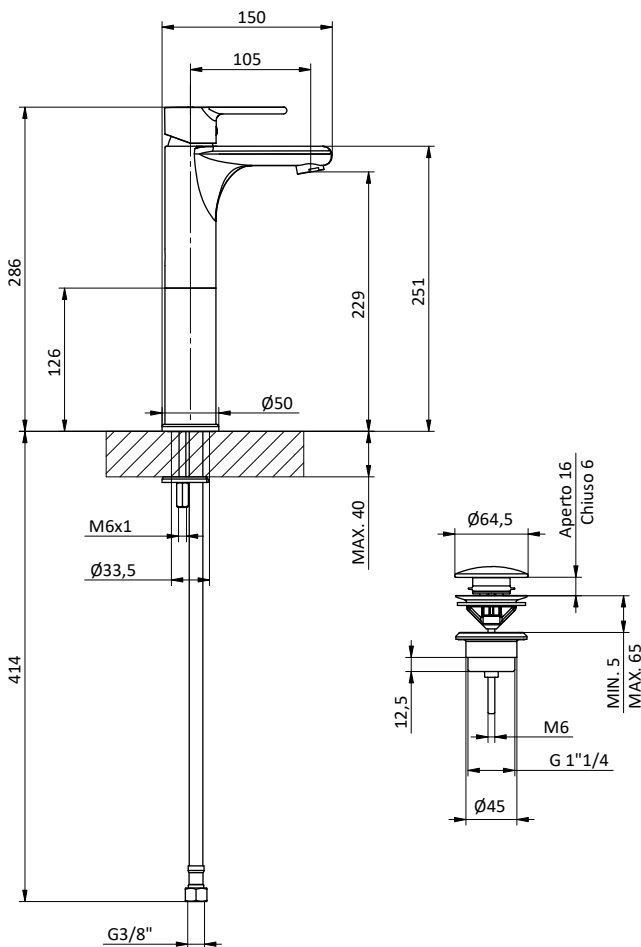

Ricambi / Spare parts

	412960051			412960070
	412964211			

PRICE LIST