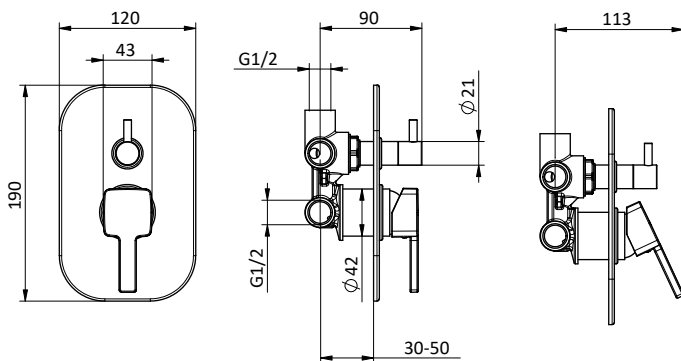

DOCCIA / VASCA SHOWER / BATHTUB