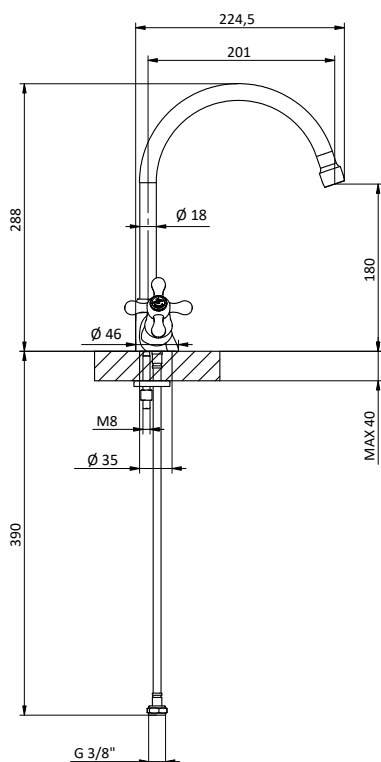

 412960051

 412960067

PRICE LIST

CUCINA KITCHEN

CROSS COLLECTION

Gruppo monoforo lavello con canna girevole $\varnothing 18$ e maniglie a croce.
Vitoni ceramici.

Single-hole for sink with $\varnothing 18$ swivel spout and cross handles
Ceramic headwork.