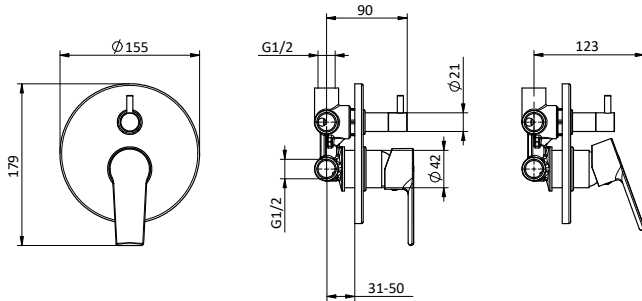

**DOCCIA / VASCA
SHOWER / BATHTUB**

Miscelatore monocomando da incasso per doccia/
vasca con deviatore 3 uscite.
Cartuccia $\varnothing$ 35 mm

Built-in bath/shower mixer with 3 outlets diverter.
Cartridge $\varnothing$ 35 mm

Art.	Cod.	Finitura Finishing	Prezzo € Price €	Cat. Cat.
TN15	411800405	CROMO	269,50	F01

Solo corpo incasso
Built-in body only

Art.	Cod.	Finitura Finishing	Prezzo € Price €	Cat. Cat.
DC802	411010410	CROMO	182,00	F01

Ricambi / Spare parts

**DOCCIA / VASCA
SHOWER / BATHTUB**

Miscelatore termostatico da incasso per doccia/
vasca con deviatore 3 uscite.

Built-in thermostatic bath/shower mixer with 3
outlets diverter.