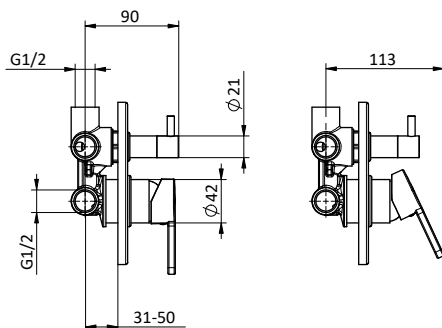

DOCCIA / VASCA SHOWER / BATHTUB

Miscelatore monocomando da incasso per doccia/ vasca con deviatore 3 uscite.

Cartuccia $\varnothing$ 35 mm

Built-in bath/shower mixer with 3 outlets diverter.
Cartridge $\varnothing$ 35 mm

Art.	Cod.	Finitura Finishing	Prezzo € Price €	Cat. Cat.
F15	411490428	CROMO	269,50	F01

Colorazioni leva / Lever colors

Solo corpo incasso

Built-in body only

Art.	Cod.	Finitura Finishing	Prezzo € Price €	Cat. Cat.
DC802	411010410	CROMO	182,00	F01

Ricambi / Spare parts

DOCCIA / VASCA SHOWER / BATHTUB

Miscelatore termostatico da incasso per doccia/ vasca con deviatore 3 uscite.

Built-in thermostatic bath/shower mixer with 3 outlets diverter.