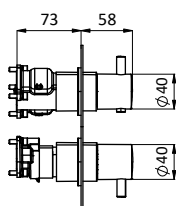

Art.	Cod.	Finitura Finishing	Prezzo € Price €	Cat. Cat.
F16	411016001	CROMO	866,80	F01