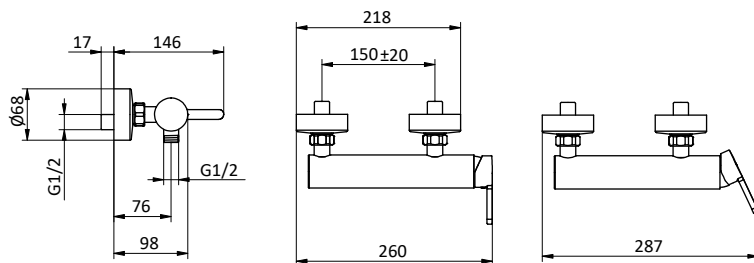

Colorazioni leva / Lever colors

Ricambi / Spare parts

DOCCIA / VASCA SHOWER / BATHTUB

Miscelatore monocomando da incasso per doccia/ vasca con deviatore 2 uscite.

Cartuccia Ø 35 mm

Built-in bath/shower mixer with 2 outlets diverter.
Cartridge Ø 35 mm