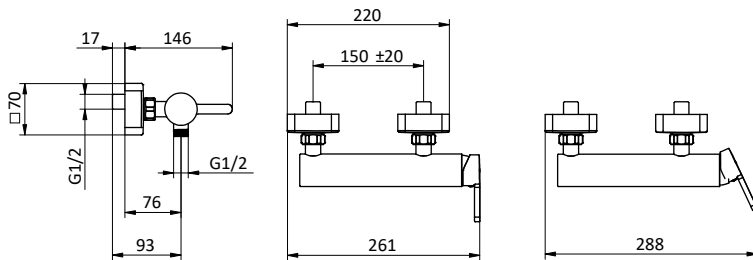

Ricambi / Spare parts

DOCCIA / VASCA SHOWER / BATHTUB

Miscelatore monocomando da incasso per doccia/ vasca con deviatore 2 uscite.

Cartuccia Ø 35 mm

Built-in bath/shower mixer with 2 outlets diverter.
Cartridge Ø 35 mm