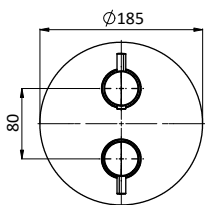

Art.	Cod.	Finitura Finishing	Prezzo € Price €	Cat. Cat.
F16	411016001	CROMO	866,80	F01