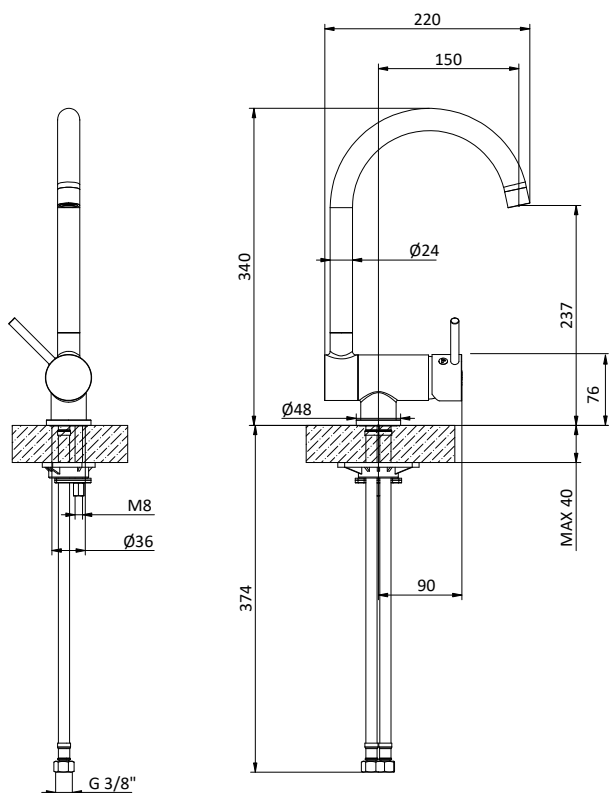

Cartuccia \varnothing 40 mm

Kitchen mixer with pull-down spout.

Cartridge \varnothing 40 mm

Art.	Cod.	Finitura Finishing	Prezzo € Price €	Cat. Cat.
K12	411010902	 CROMO	269,10	F02

Ricambi / Spare parts

 412964206