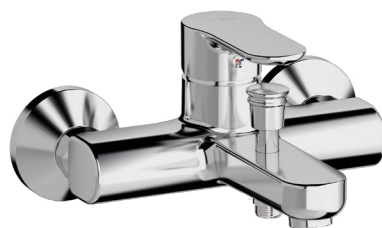

VASCA BATHTUB

Miscelatore monocomando per vasca con doccia monogetto anticalcare in ABS, flex L 150 cm cromato e supporto in ABS. Cartuccia $\varnothing$ 35 mm

External bath mixer with ABS antiscala handshower, chrome flex L 150 cm and ABS shower holder. Cartridge $\varnothing$ 35 mm

Art.	Cod.	Finitura Finishing	Prezzo € Price €	Cat. Cat.
EN03	411650101	CROMO	216,90	F01

Ricambi / Spare parts

VASCA BATHTUB

Miscelatore monocomando per vasca senza accessori.

External bath mixer without shower set.

Art.	Cod.	Finitura Finishing	Prezzo € Price €	Cat. Cat.
EN03SA	411650102	CROMO	192,90	F01
EN03SA B2	411650107	RAL 9004	289,40	F01

Ricambi / Spare parts