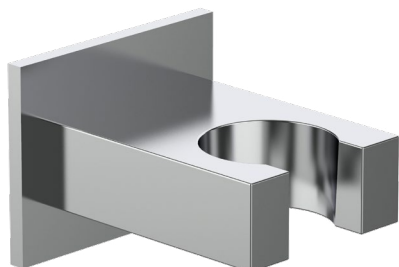

SUPPORTI SUPPORTS

Supporto quadro fisso in **ottone**.
Brass square shower support.

Art.	Cod.	Finitura Finishing	Prezzo € Price €	Cat. Cat.
DC605	4180341	CROMO	94,20	F03