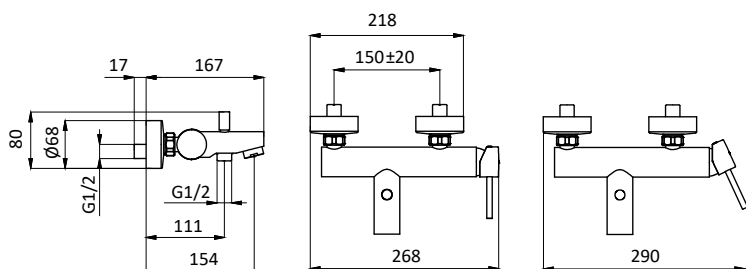

VASCA BATHTUB