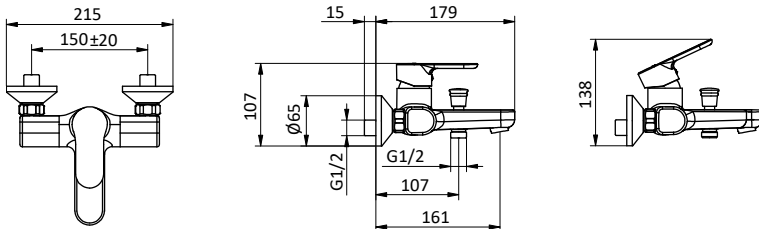

External bath mixer with ABS antiscala handshower, chrome flex L 150 cm and ABS shower holder. Cartridge \varnothing 35 mm

Art.	Cod.	Finitura Finishing	Prezzo € Price €	Cat. Cat.
EN03	411650101	 CROMO	216,90	F01