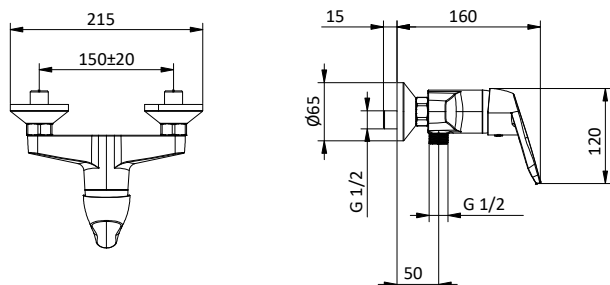

Cartuccia Ø 40 mm

External shower mixer without shower set.

Cartridge Ø 40 mm

Art.	Cod.	Finitura Finishing	Prezzo € Price €	Cat. Cat.
D04	411500301	CROMO	140,60	F01

Ricambi / Spare parts

412960067

DOCCIA / VASCA SHOWER / BATHTUB