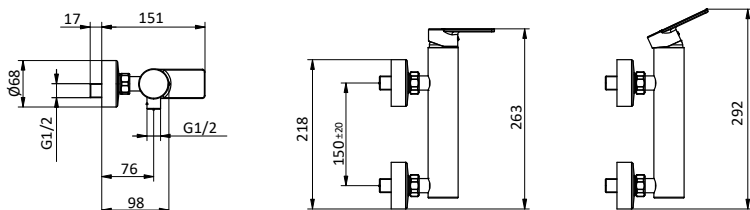

DOCCIA SHOWER

Miscelatore monocomando per doccia senza accessori.

Cartuccia $\varnothing$ 35mm

External shower mixer without shower set.

Cartridge $\varnothing$ 35mm

Art.	Cod.	Finitura Finishing	Prezzo € Price €	Cat. Cat.
SR04	411810301	CROMO	198,00	F01
SR04 B2	411810303	RAL 9004	297,00	F01
SR04 BN	411810302	BRUSHED NICKEL	297,00	F01

Ricambi / Spare parts

412960069