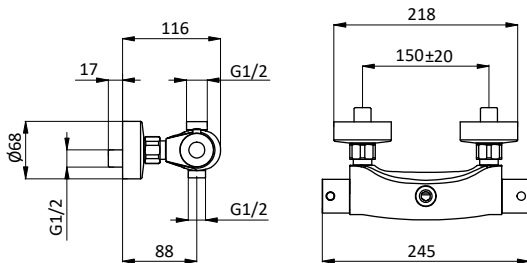

**DOCCIA
SHOWER**

Miscelatore termostatico per doccia con deviatore senza accessori.

Thermostatic shower mixer with diverter without accessories.

Art.	Cod.	Finitura Finishing	Prezzo € Price €	Cat. Cat.
T200	411010302	CROMO	422,40	F01

Ricambi / Spare parts

412960317