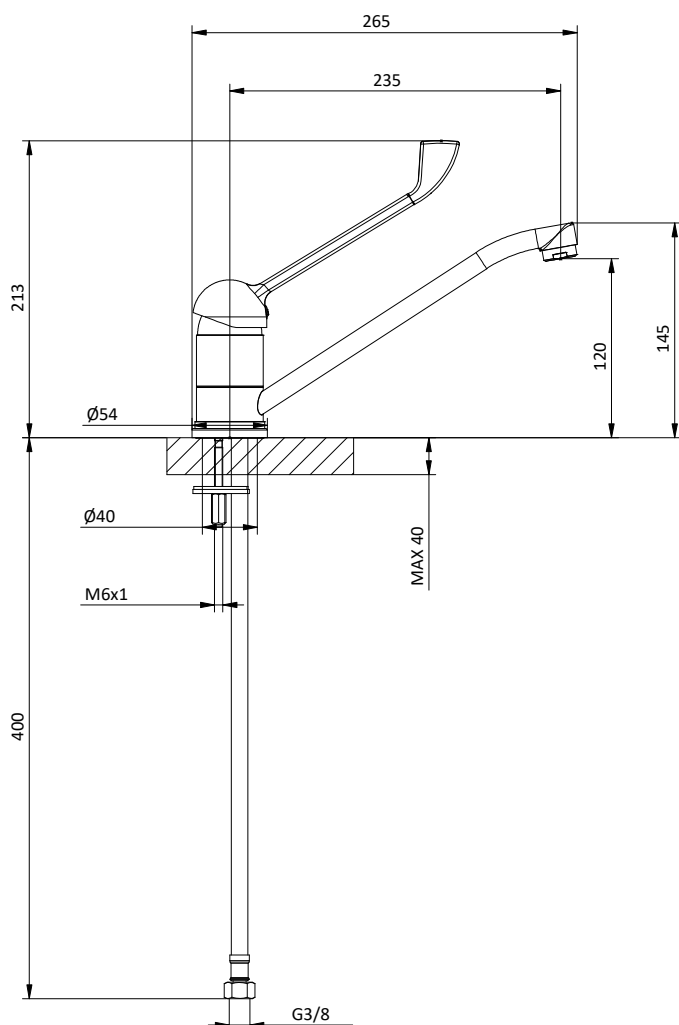

CUCINA KITCHEN

GAMMA COLLECTION

Miscelatore monocomando per lavello con leva clinica frontale e bocca L 235 mm.

L 235 mm.

Cartuccia Ø 40 mm

Kitchen mixer with long front lever.

Spout L 235 mm.

Cartridge Ø 40 mm

Art.	Cod.	Finitura Finishing	Prezzo € Price €	Cat. Cat.
K01LC	411510919	CROMO	157,00	F02

Ricambi / Spare parts

412960051

412960067

PRICE LIST